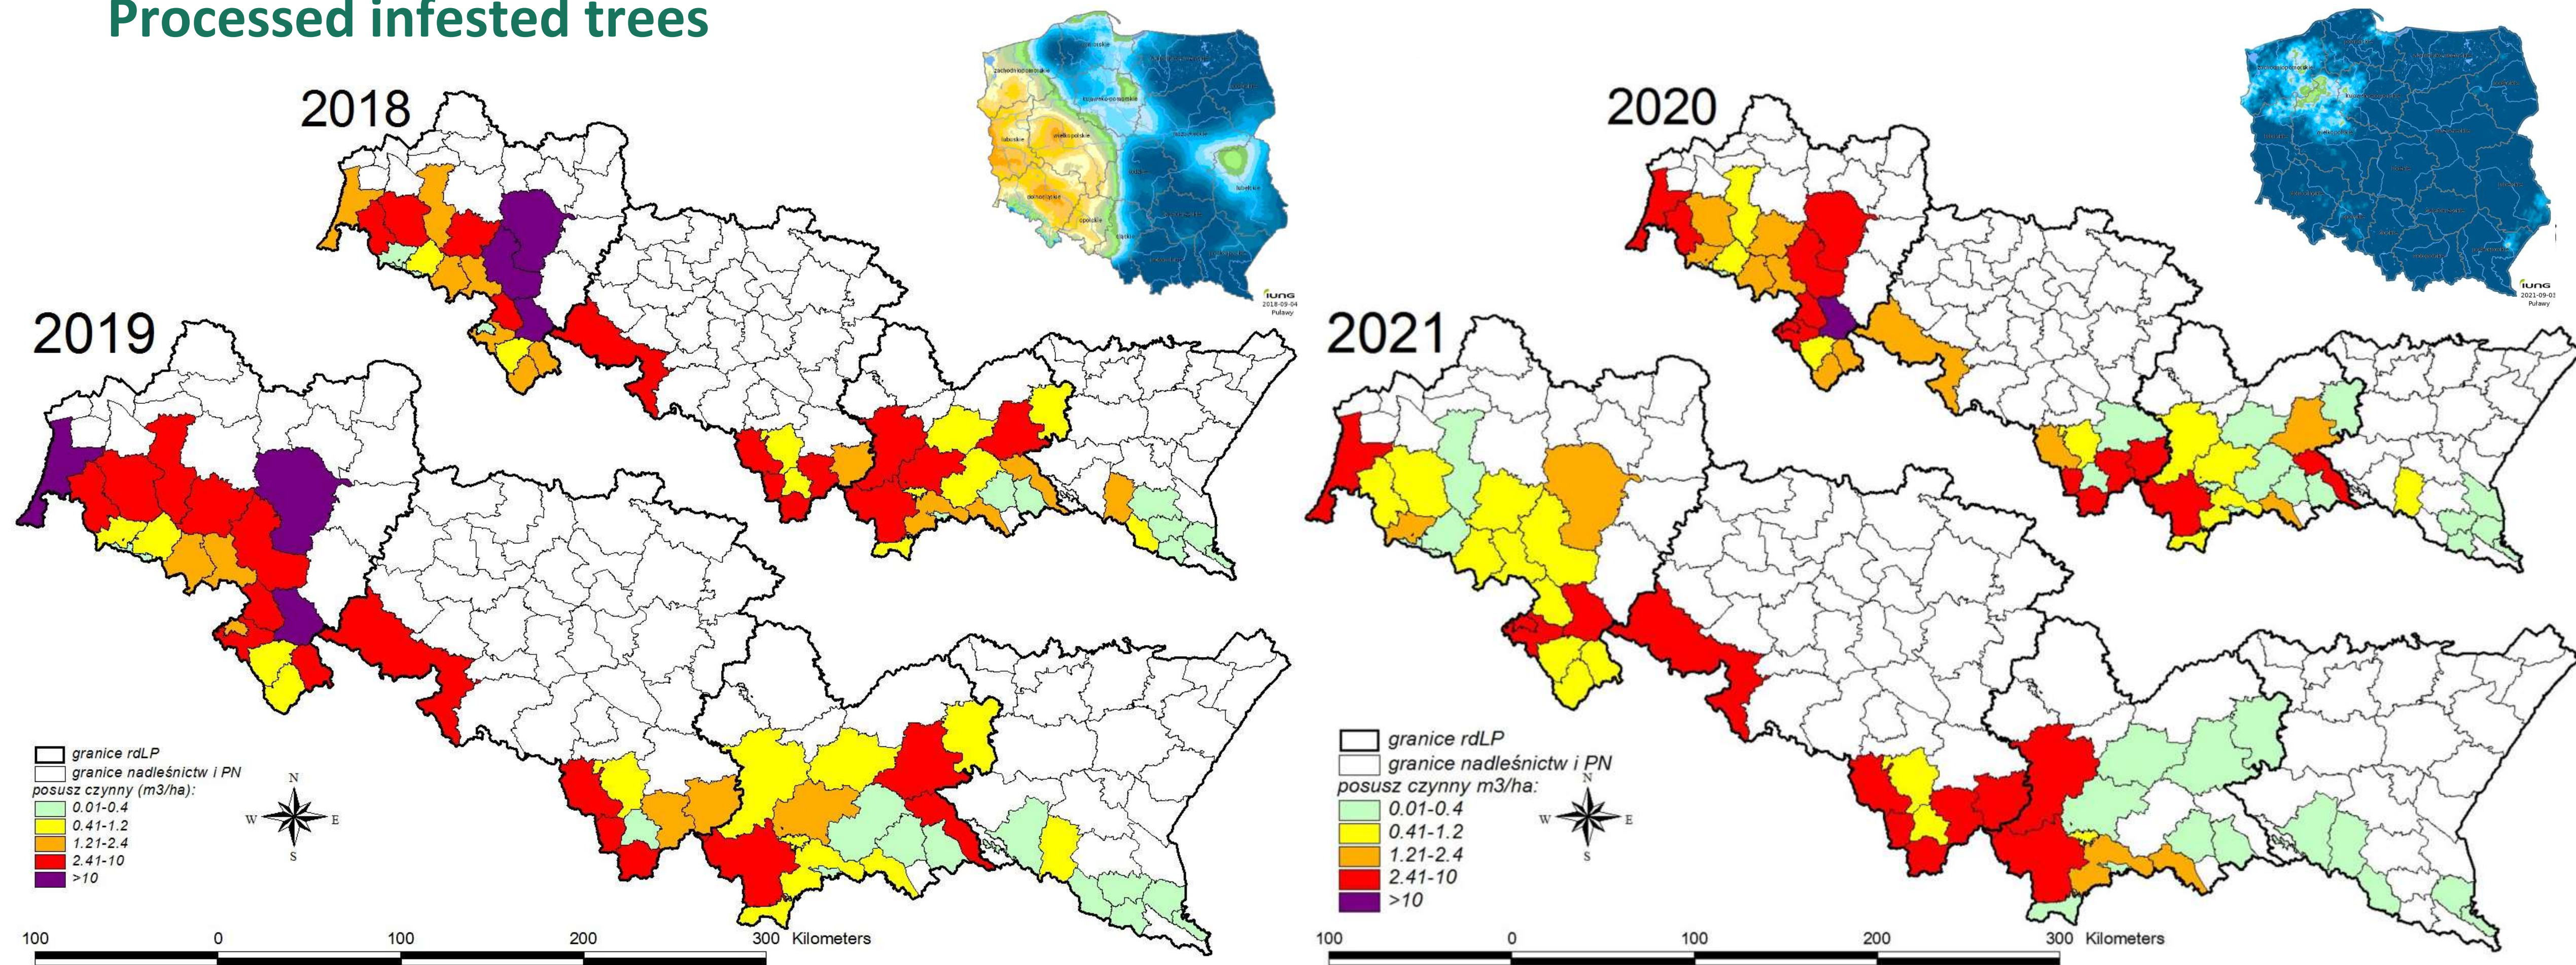

Current situation of the spruce bark beetle
Ips typographus (L.) outbreak in Poland
with special regard to montane stand
in the Carpathians and Sudety

Wojciech Grodzki

Department of Mountain Forests

Forest Research Institute

No catastrophic damage during last years

Factors affecting BB populations

KBW [mm]

-259 - -250
-249 - -240
-239 - -230
-229 - -220
-219 - -210
-209 - -200
-199 - -190
-189 - -180
-179 - -170
-169 - -160
-159 - -150
-149 - -140
-139 - -130
-129 - -120
-119 - -110
-109 - -100
-99 - -90
-89 - -80
-79 - -70
-69 - -60
-59 - -50
> -50

KBW
Klimatyczny Bilans Wodny
Climatic Water Balance

Water deficiency

Synergy

Low ground water level 2018

Armillaria root rot 2018

Heterobasidion spp. 2018

Source: Grodzki W., Góral J., Mazur A., Nowik K., Rogowski G., Skąlecka K. 2019. Dynamika zamierania drzewostanów na terenie Regionalnej Dyrekcji Lasów Państwowych we Wrocławiu. Konferencja „Aktualne problemy ochrony lasu”, Ameliówka, X 2019

Similar situation in the western Carpathians, lower water deficiency in the mountains

Processed infested trees

Processed infested trees

Area of spruce stands over 20 years

Area of spruce stands over 40 years