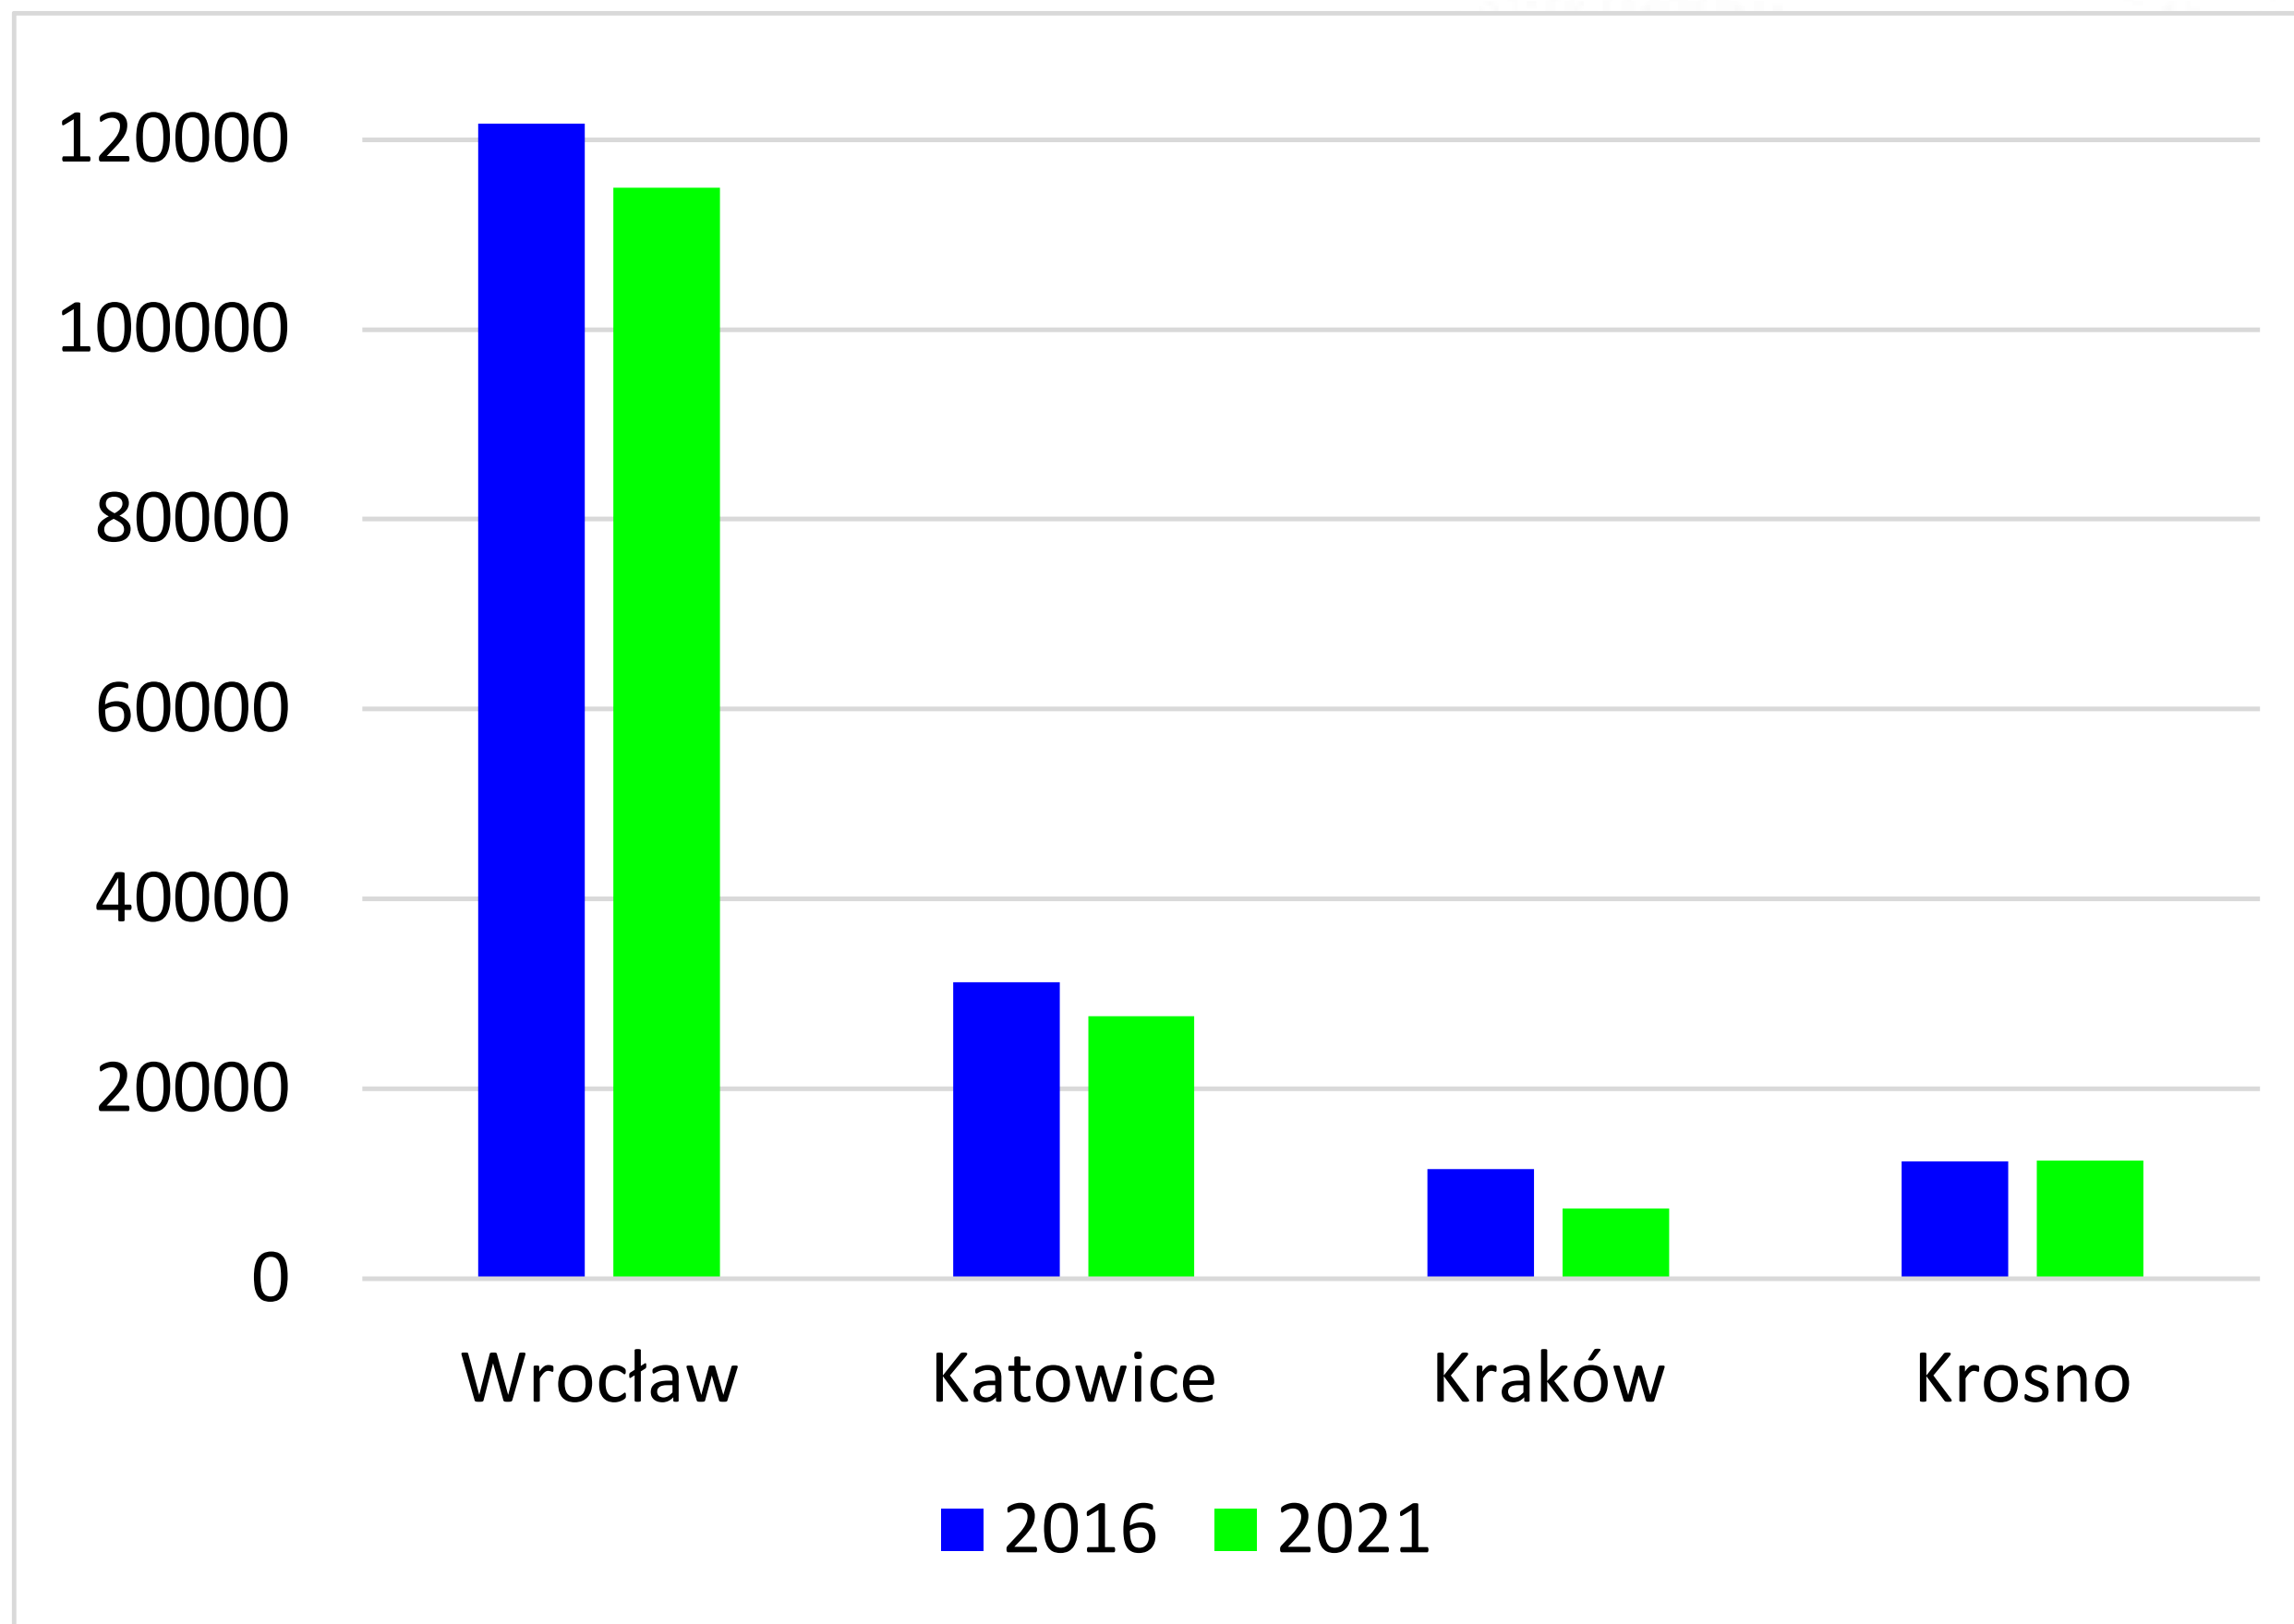

Similar situation in the western Carpathians, lower water deficiency in the mountains

Processed infested trees

Processed infested trees

Area of spruce stands over 20 years

Area of spruce stands over 40 years