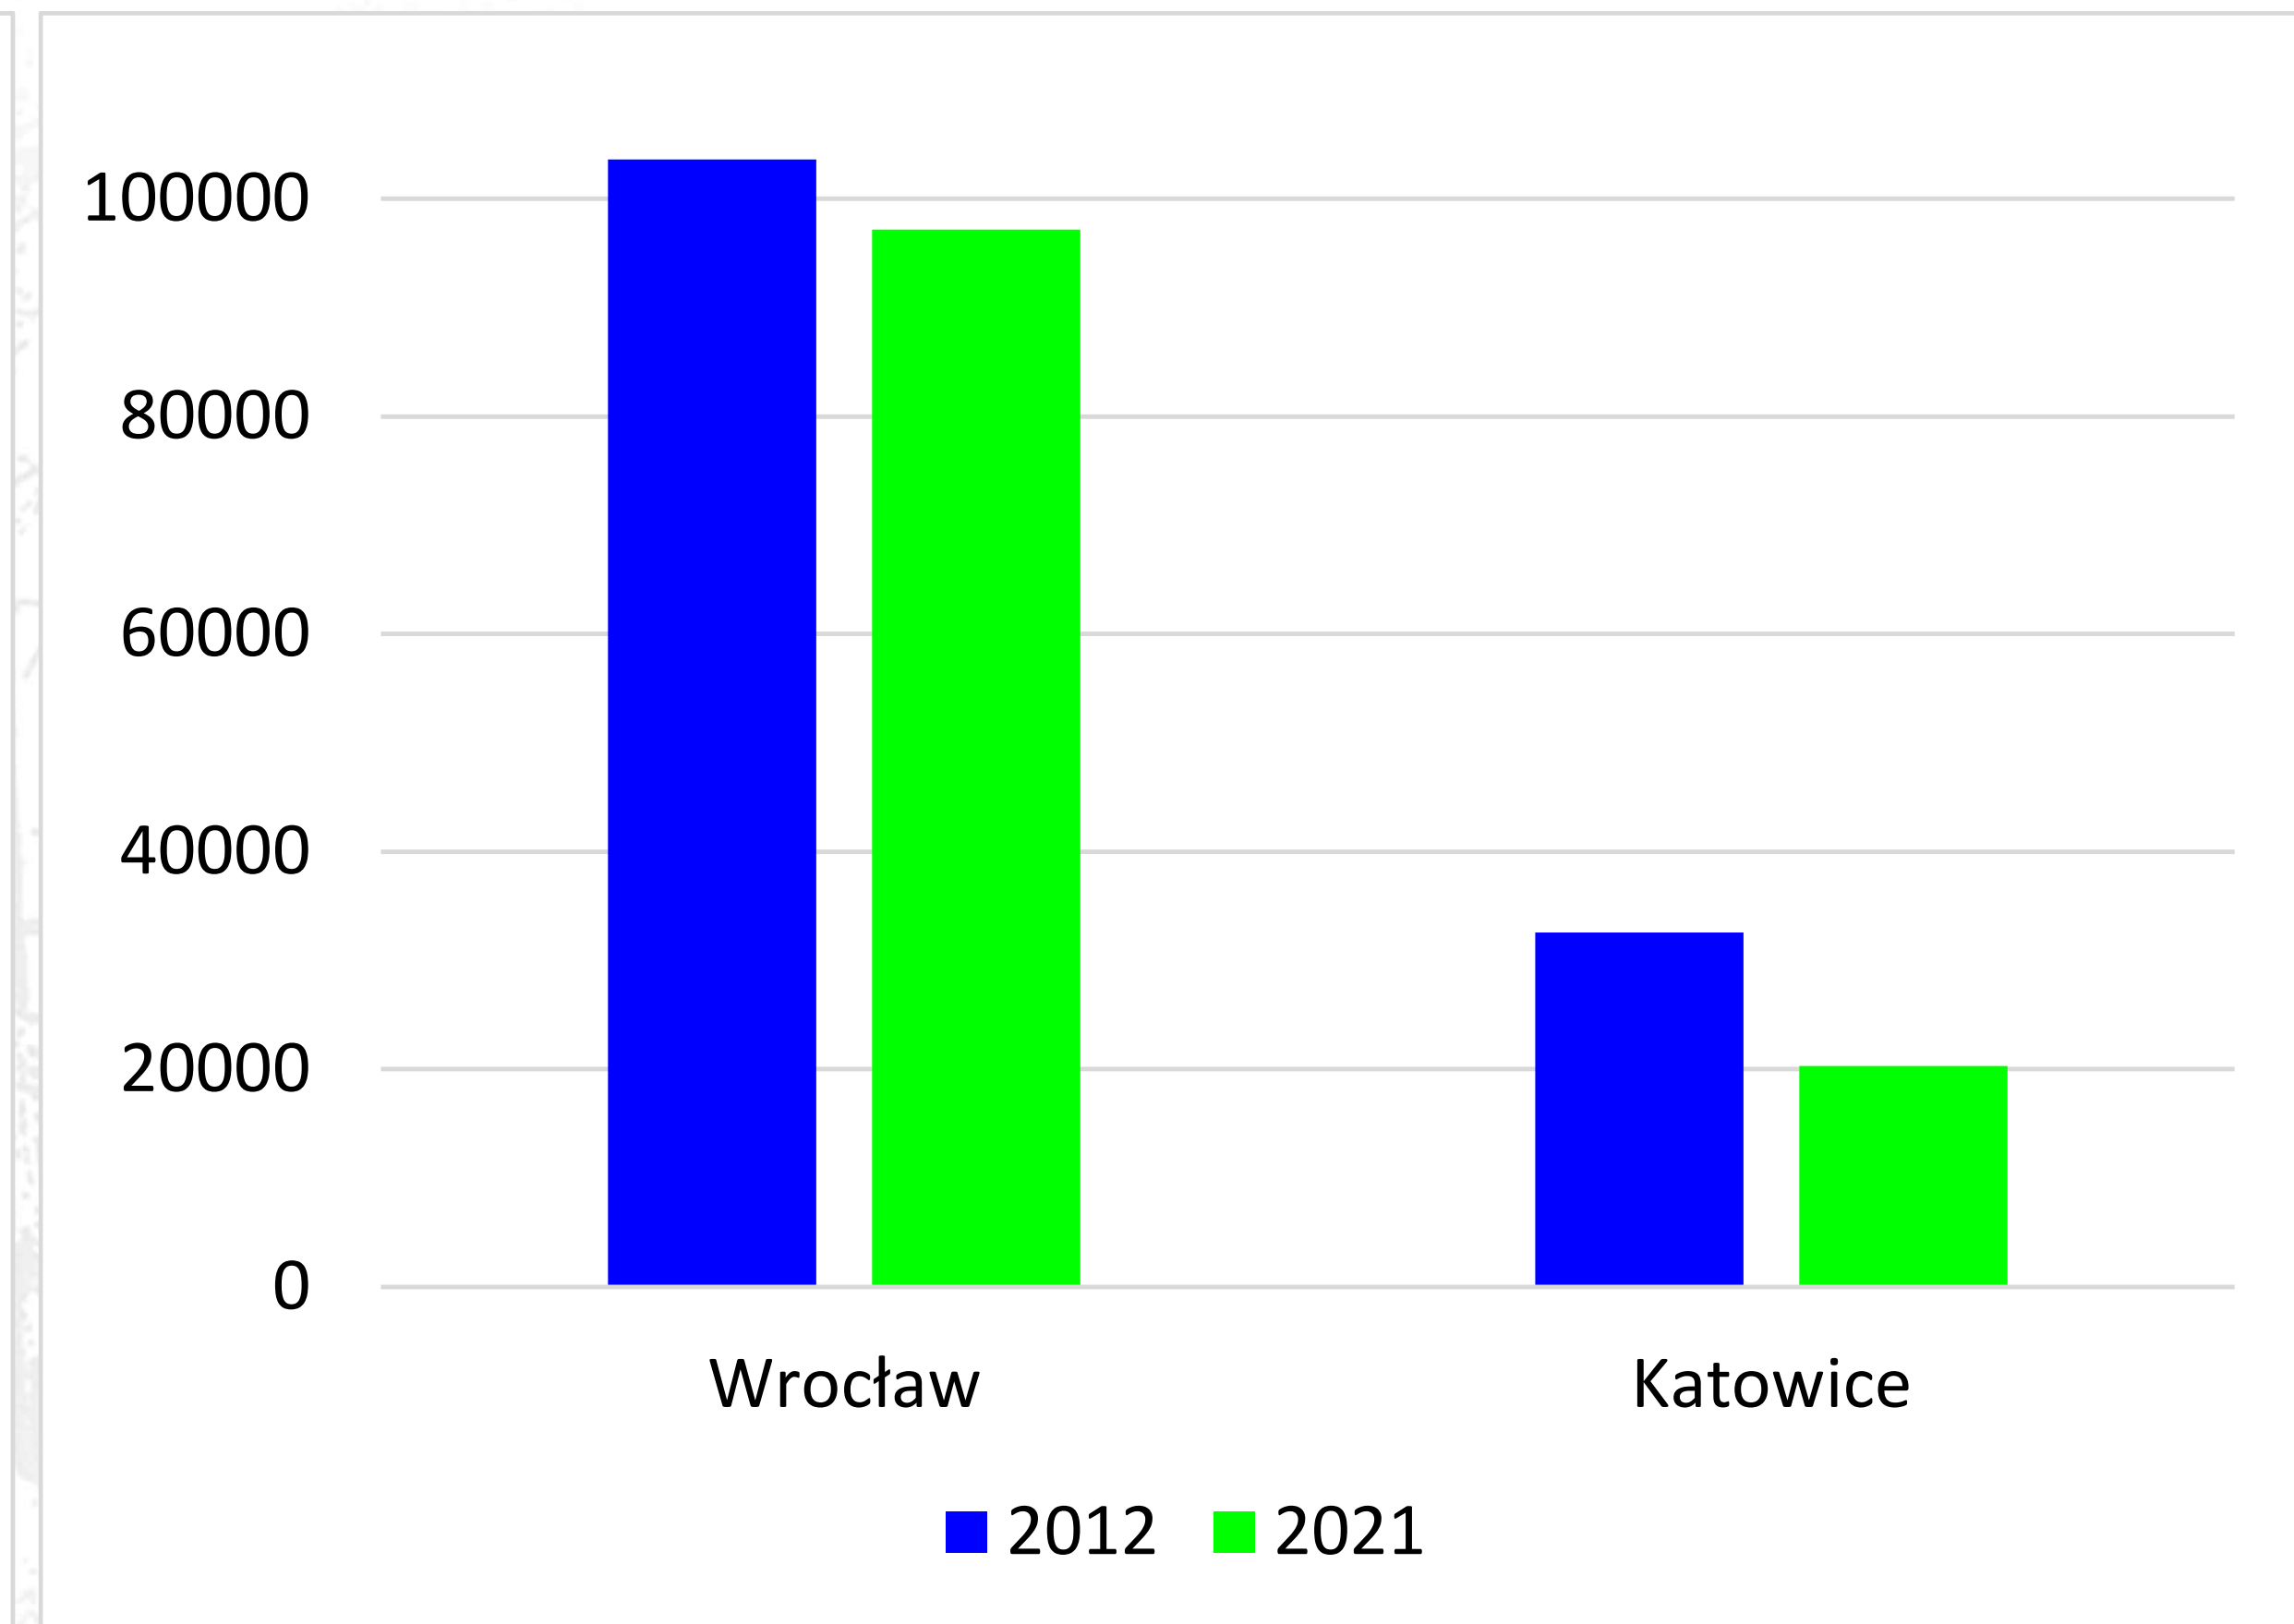

Similar situation in the western Carpathians, lower water deficiency in the mountains

Processed infested trees

Processed infested trees

Area of spruce stands over 20 years

Area of spruce stands over 40 years