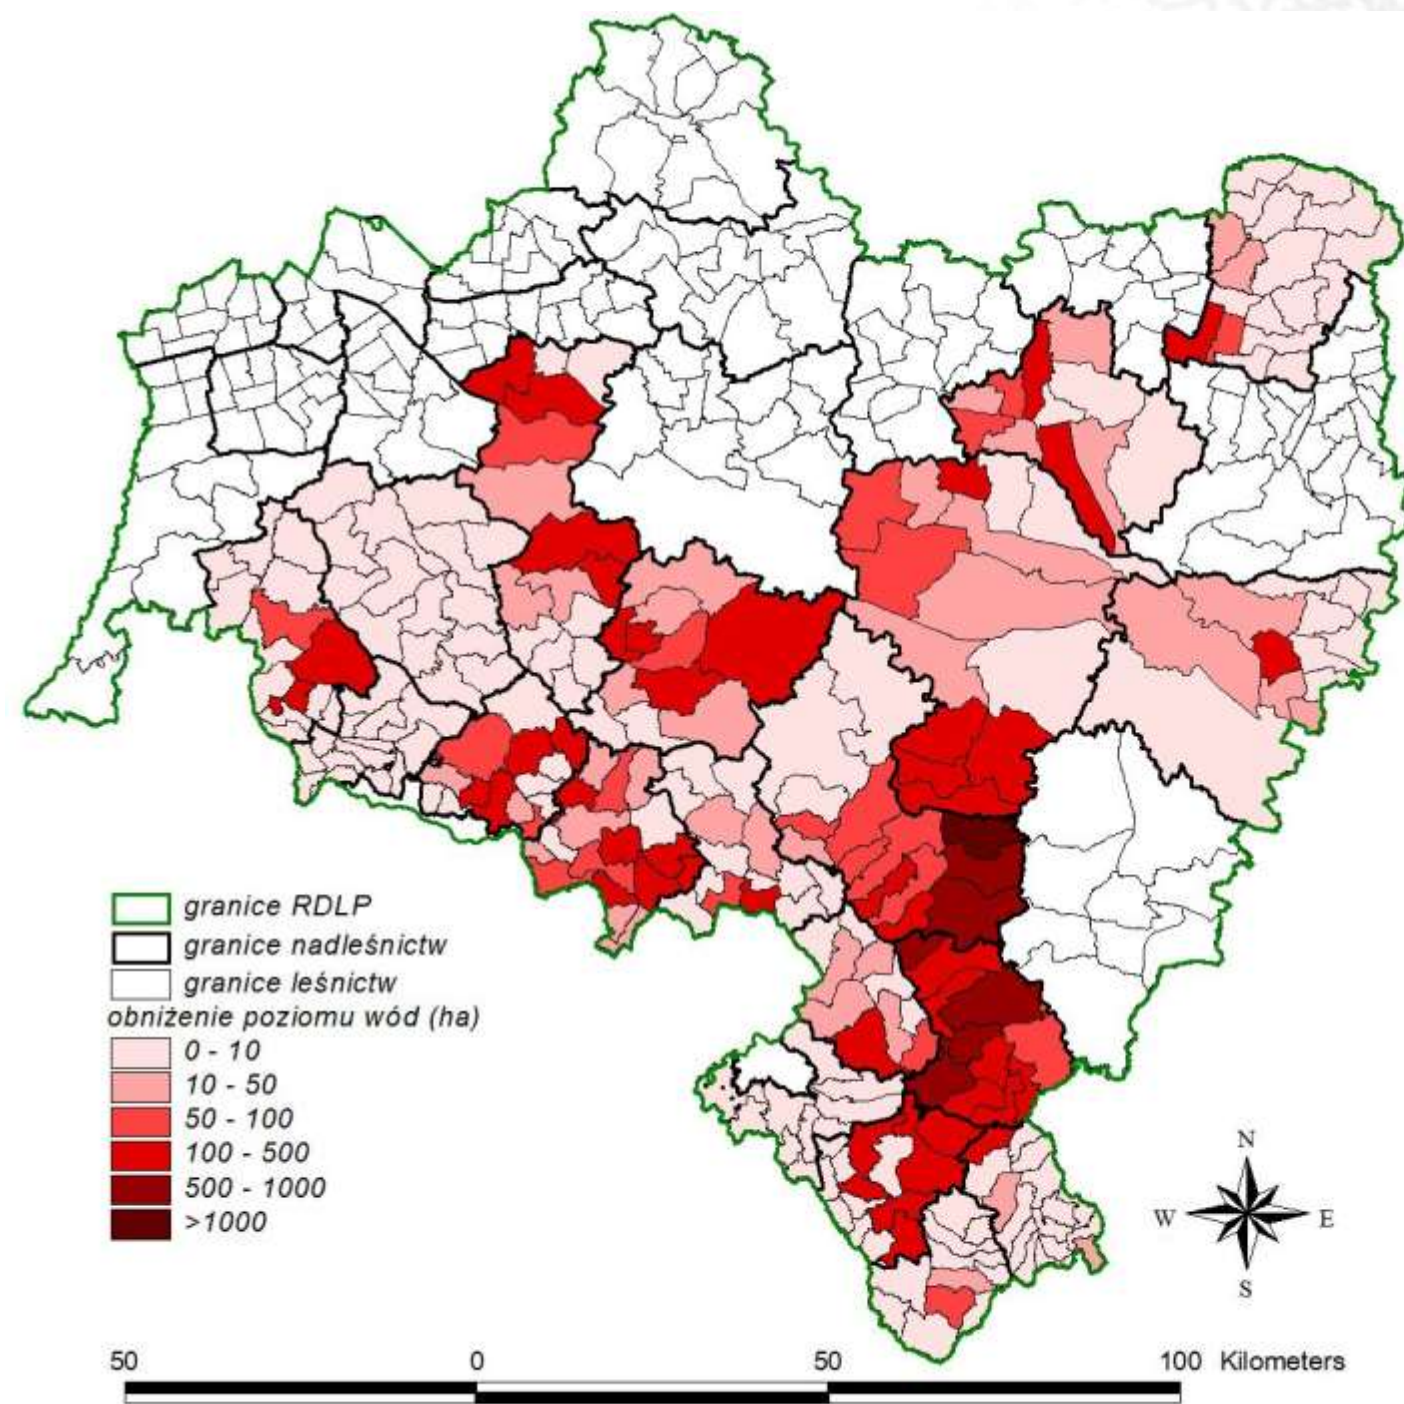

Current situation of the spruce bark beetle
Ips typographus (L.) outbreak in Poland
with special regard to montane stand
in the Carpathians and Sudety

Wojciech Grodzki

Department of Mountain Forests

Forest Research Institute

No catastrophic damage during last years

Factors affecting BB populations

KBW [mm]

-259 - -250
-249 - -240
-239 - -230
-229 - -220
-219 - -210
-209 - -200
-199 - -190
-189 - -180
-179 - -170
-169 - -160
-159 - -150
-149 - -140
-139 - -130
-129 - -120
-119 - -110
-109 - -100
-99 - -90
-89 - -80
-79 - -70
-69 - -60
-59 - -50
> -50

KBW
Klimatyczny Bilans Wodny
Climatic Water Balance

Water deficiency

Synergy

Low ground water level 2018

Armillaria root rot 2018

Heterobasidion spp. 2018

Source: Grodzki W., Góral J., Mazur A., Nowik K., Rogowski G., Skąlecka K. 2019. Dynamika zamierania drzewostanów na terenie Regionalnej Dyrekcji Lasów Państwowych we Wrocławiu. Konferencja „Aktualne problemy ochrony lasu”, Ameliówka, X 2019

Similar situation in the western Carpathians, lower water deficiency in the mountains

Processed infested trees

Processed infested trees

Area of spruce stands over 20 years

Area of spruce stands over 40 years