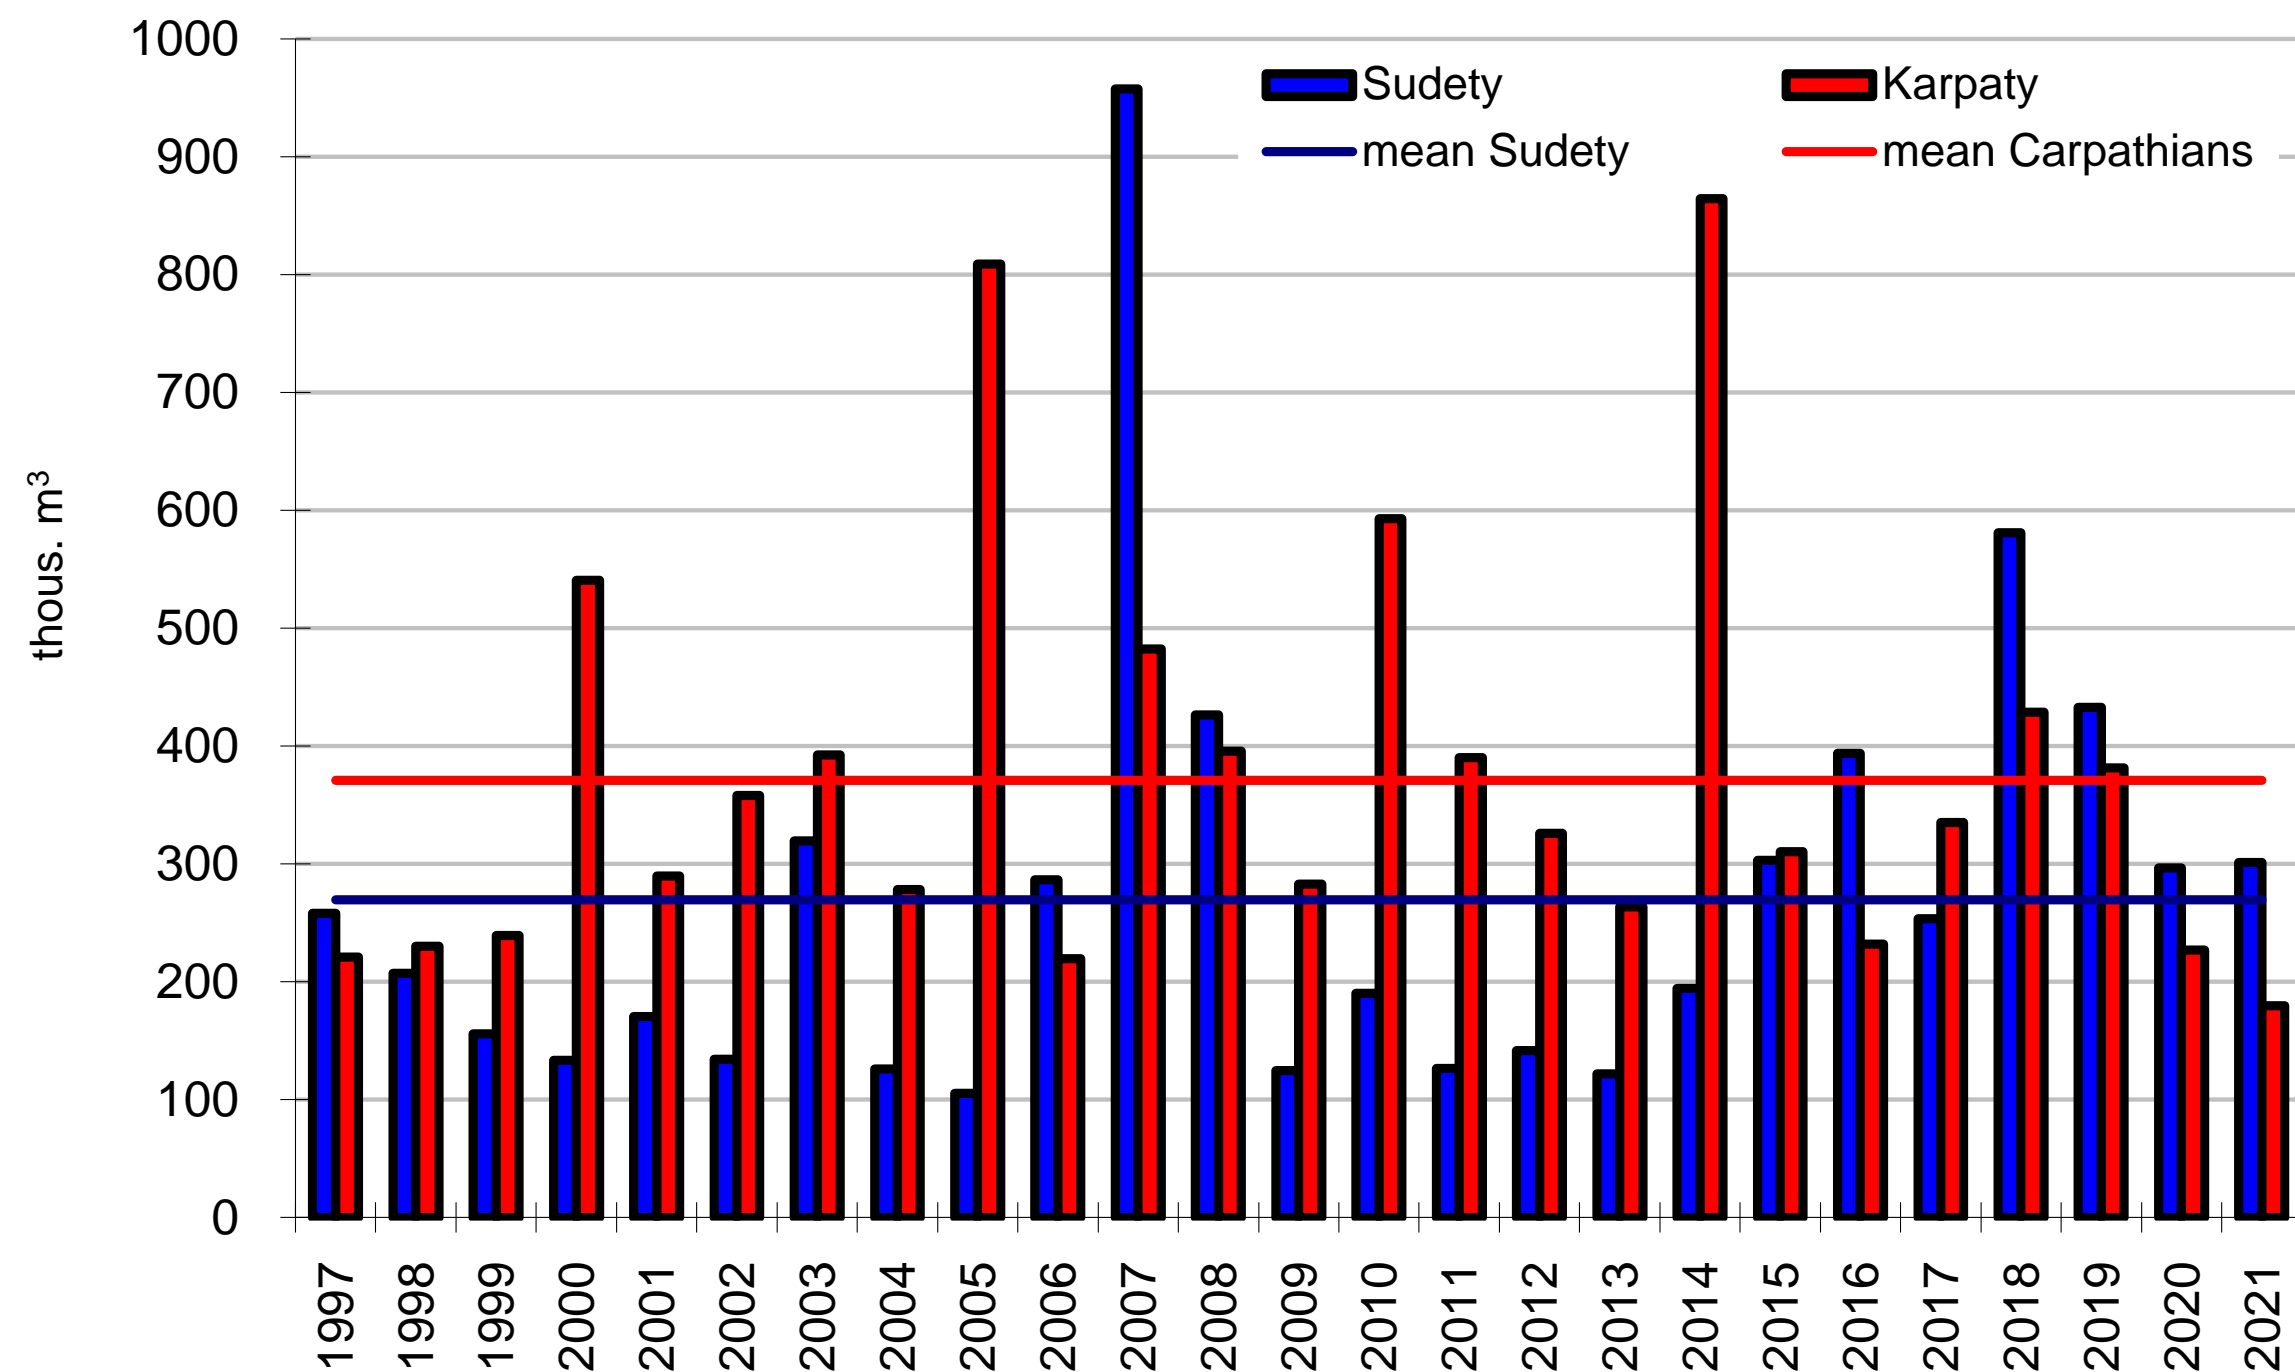

Current situation of the spruce bark beetle
Ips typographus (L.) outbreak in Poland
with special regard to montane stand
in the Carpathians and Sudety

Wojciech Grodzki

Department of Mountain Forests

Forest Research Institute

Poland 2021

Abiotic damage (wind, snow)

No catastrophic damage during last years

Sudety – since 2006/2007

Carpathians – since 2013/2014

Fungal root diseases – *Armillaria* spp., *Heterobasidion* spp.

RDLP	water	wind	snow	<i>Armillaria</i>	<i>Heterob.</i>
2006:					
Wrocław	4884	3352	6121	20407	19103
Katowice	741	56	130	25862	705
Kraków	136	218	79	3040	663
Krosno	54	361	58	1908	980
2020					
Wrocław	15 913	7 964	5 050	15 450	37 933
Katowice	174	84	475	23 973	391
Kraków	45	351	106	371	363
Krosno	3	5	0	268	324

No catastrophic damage during last years

Factors affecting BB populations

KBW [mm]

-259 - -250
-249 - -240
-239 - -230
-229 - -220
-219 - -210
-209 - -200
-199 - -190
-189 - -180
-179 - -170
-169 - -160
-159 - -150
-149 - -140
-139 - -130
-129 - -120
-119 - -110
-109 - -100
-99 - -90
-89 - -80
-79 - -70
-69 - -60
-59 - -50
> -50

Similar situation in the western Carpathians, lower water deficiency in the mountains

Processed infested trees

Processed infested trees

Area of spruce stands over 20 years

Area of spruce stands over 40 years