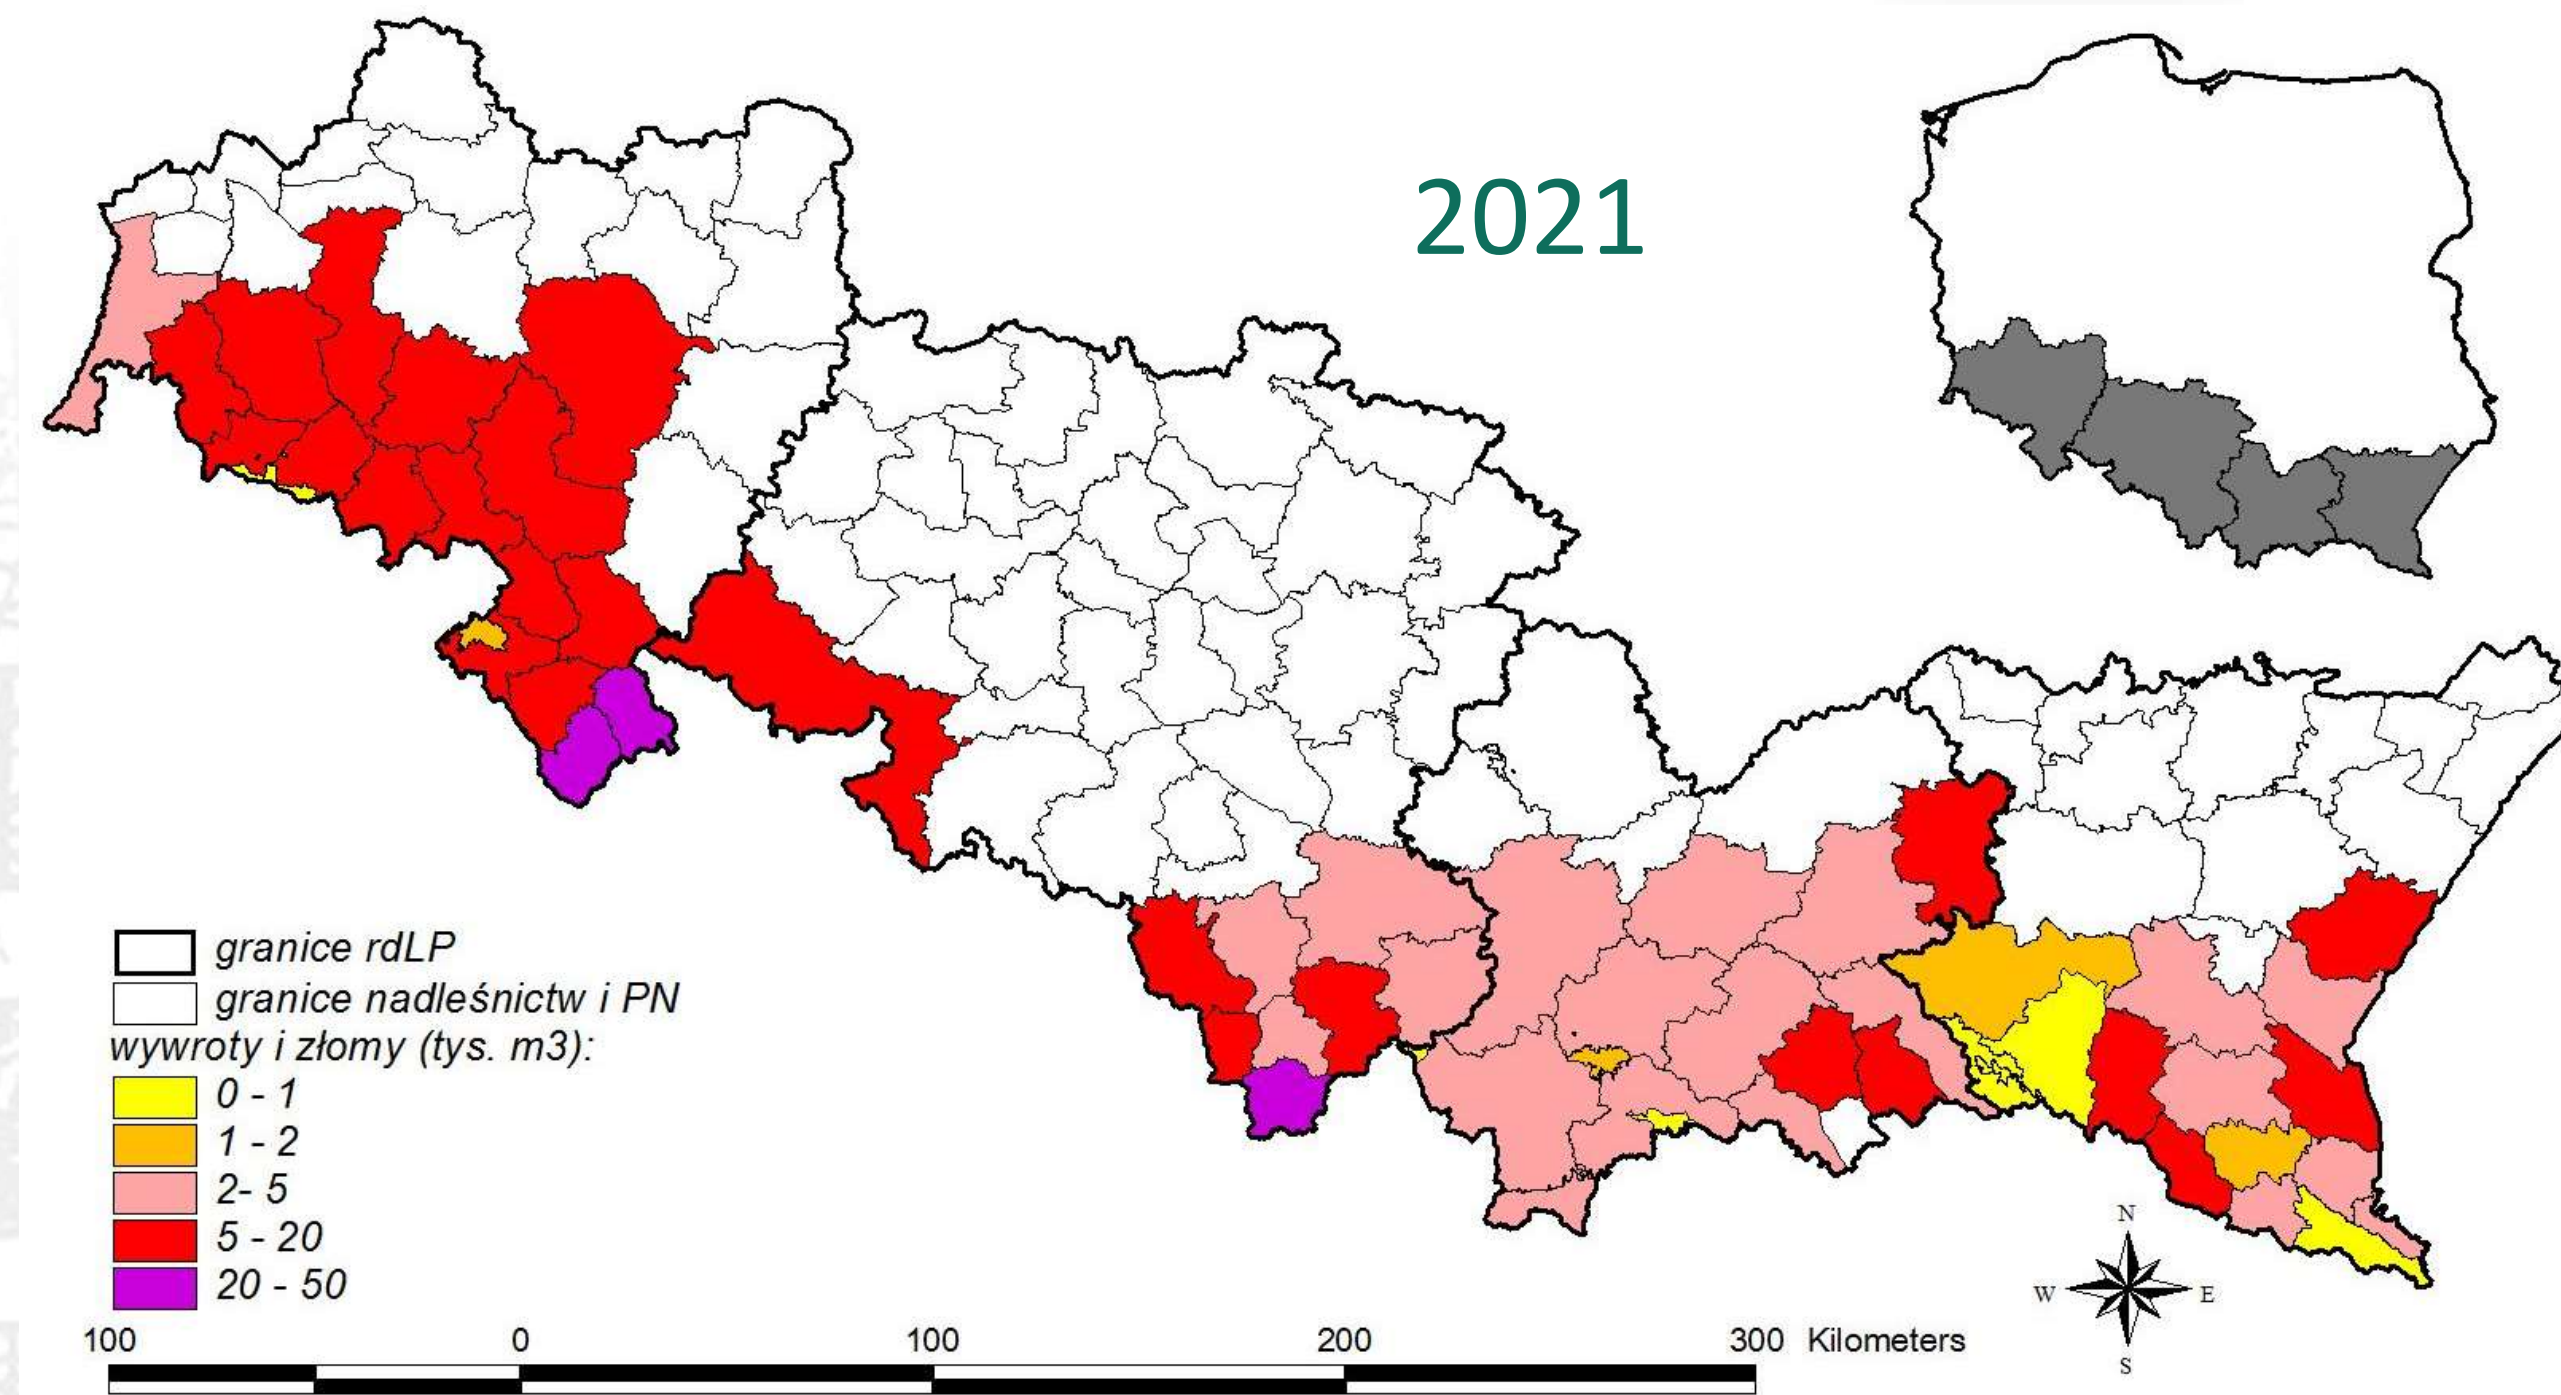

Current situation of the spruce bark beetle
Ips typographus (L.) outbreak in Poland
with special regard to montane stand
in the Carpathians and Sudety

Wojciech Grodzki

Department of Mountain Forests

Forest Research Institute

Poland 2021

Abiotic damage (wind, snow)

No catastrophic damage during last years

Sudety – since 2006/2007

Carpathians – since 2013/2014

Fungal root diseases – *Armillaria* spp., *Heterobasidion* spp.

RDLP	water	wind	snow	<i>Armillaria</i>	<i>Heterob.</i>
2006:					
Wrocław	4884	3352	6121	20407	19103
Katowice	741	56	130	25862	705
Kraków	136	218	79	3040	663
Krosno	54	361	58	1908	980
2020					
Wrocław	15 913	7 964	5 050	15 450	37 933
Katowice	174	84	475	23 973	391
Kraków	45	351	106	371	363
Krosno	3	5	0	268	324

No catastrophic damage during last years

Factors affecting BB populations

KBW [mm]

-259 - -250
-249 - -240
-239 - -230
-229 - -220
-219 - -210
-209 - -200
-199 - -190
-189 - -180
-179 - -170
-169 - -160
-159 - -150
-149 - -140
-139 - -130
-129 - -120
-119 - -110
-109 - -100
-99 - -90
-89 - -80
-79 - -70
-69 - -60
-59 - -50
> -50

Similar situation in the western Carpathians, lower water deficiency in the mountains

Processed infested trees

Processed infested trees

Area of spruce stands over 20 years

Area of spruce stands over 40 years