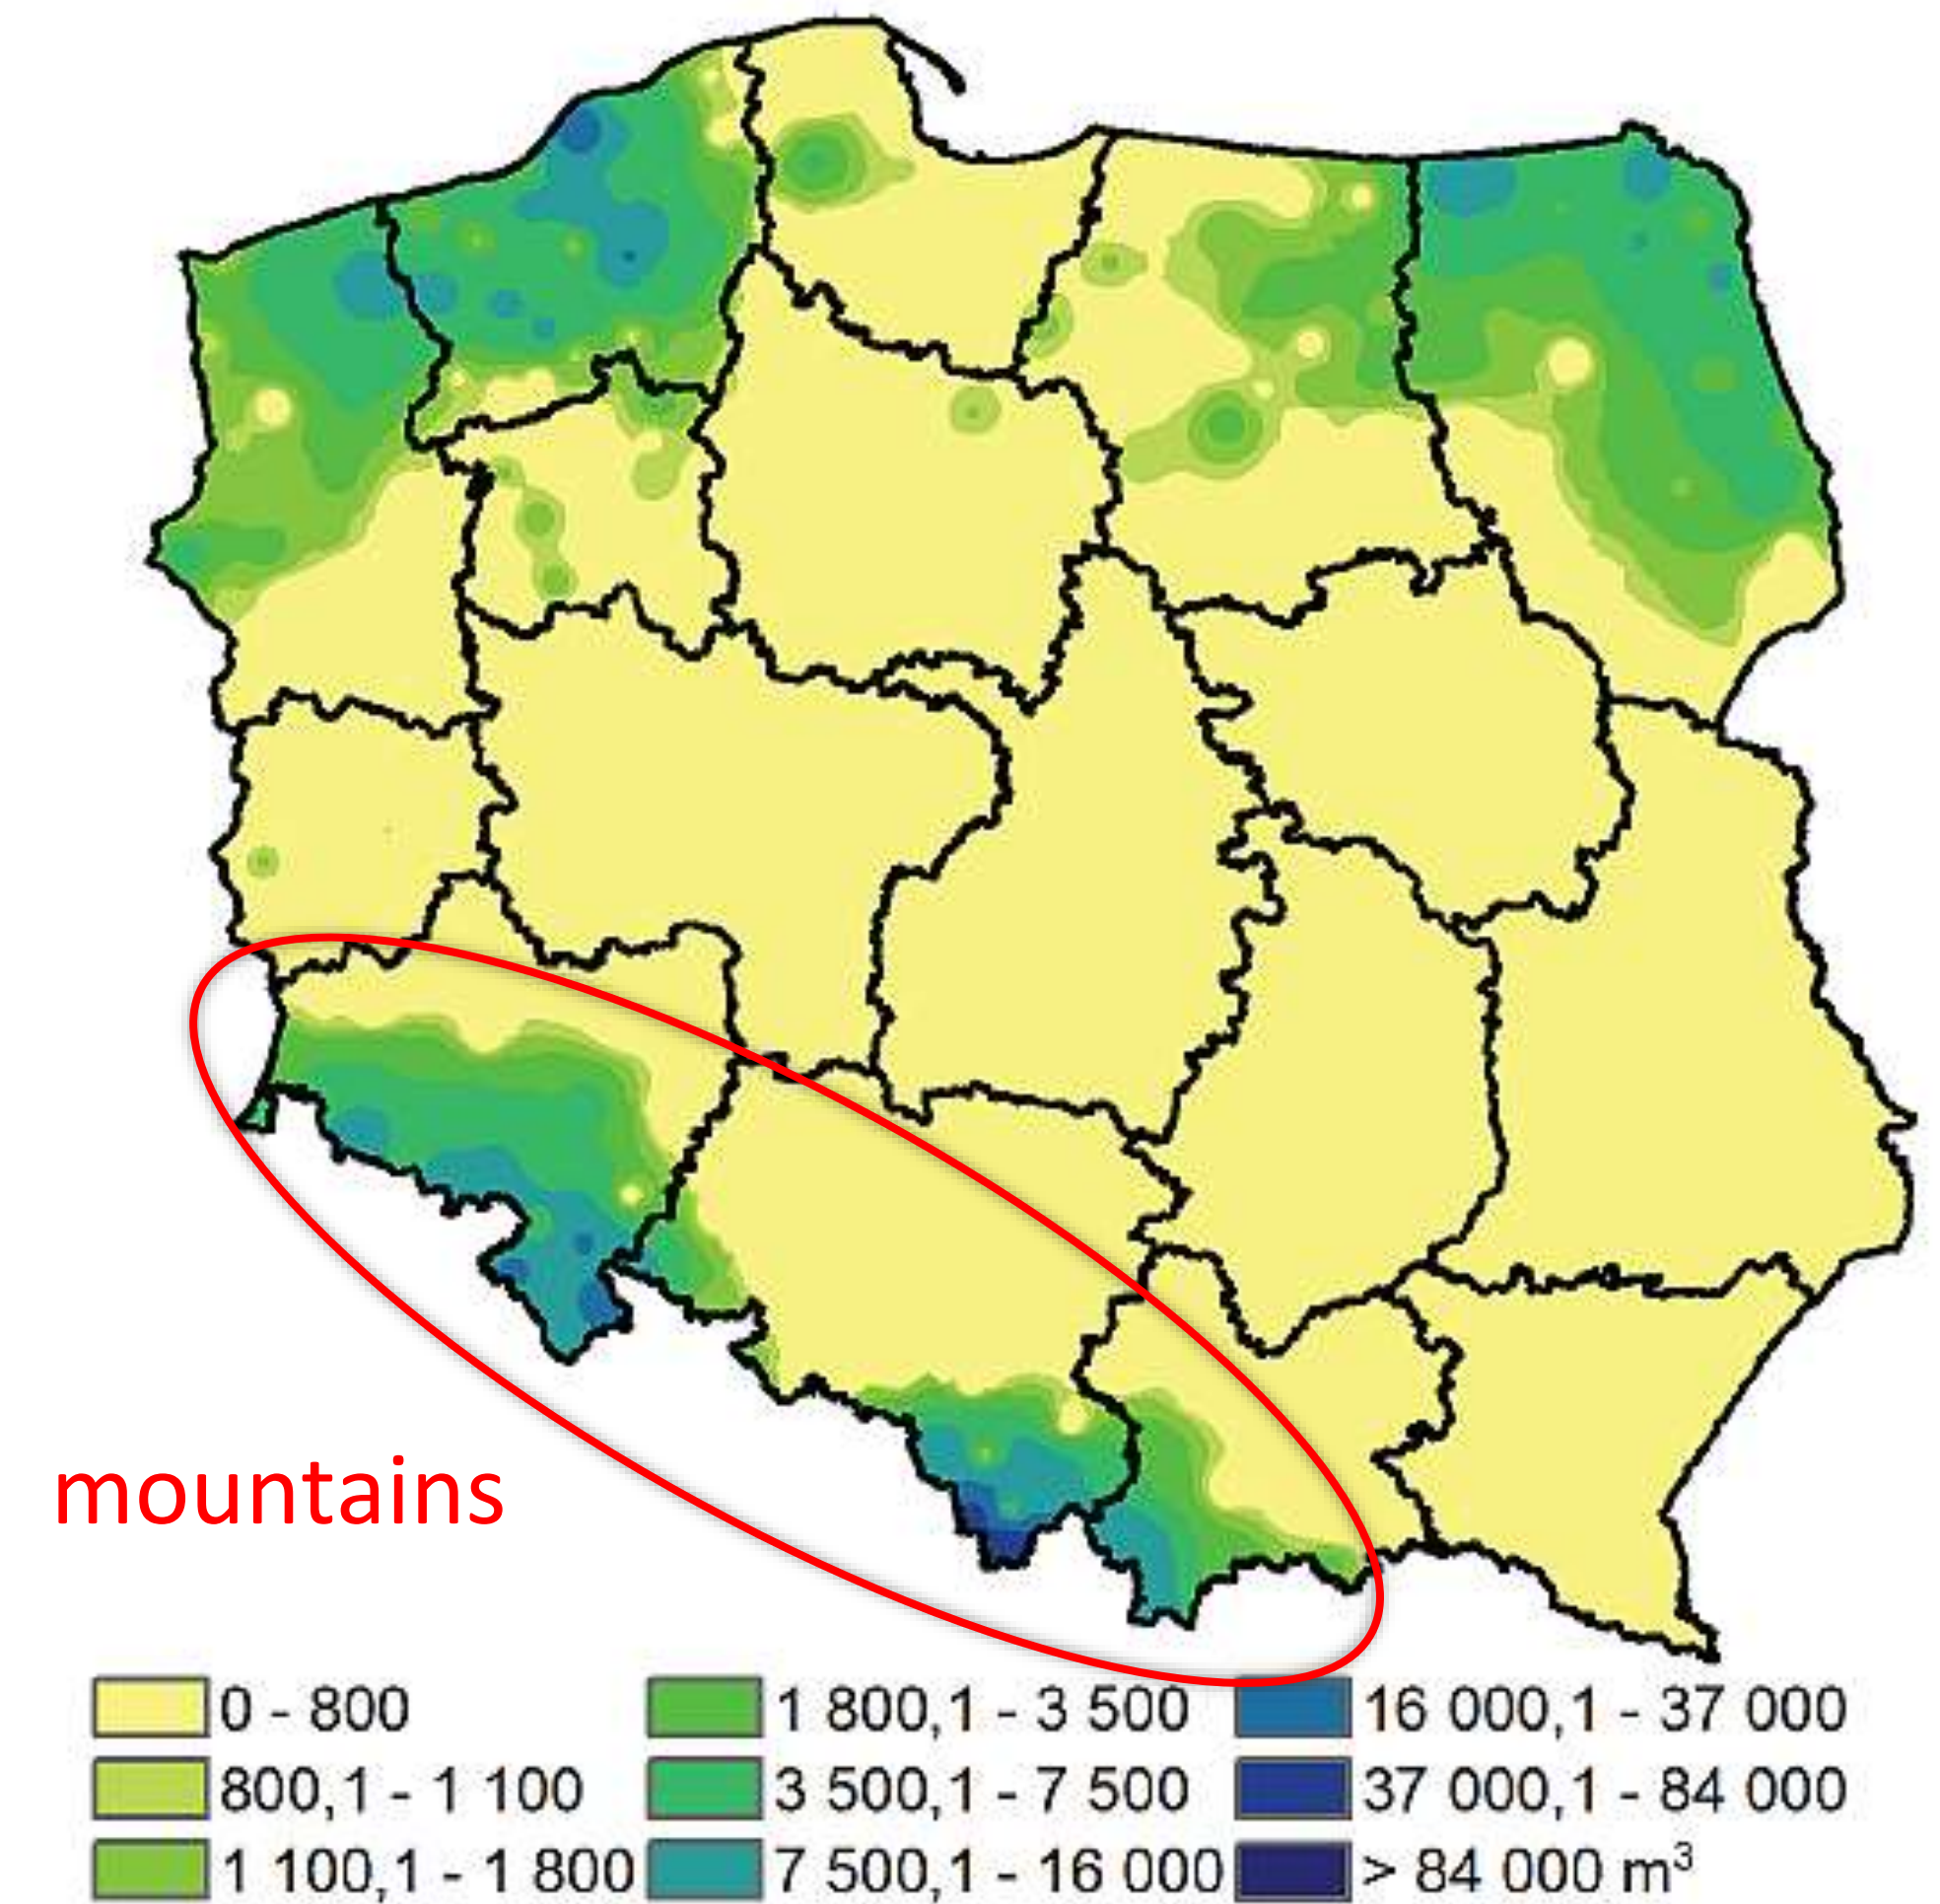

Current situation of the spruce bark beetle
Ips typographus (L.) outbreak in Poland
with special regard to montane stand
in the Carpathians and Sudety

Wojciech Grodzki

Department of Mountain Forests

Forest Research Institute

Poland 2021

Abiotic damage (wind, snow)

No catastrophic damage during last years

Sudety – since 2006/2007

Carpathians – since 2013/2014

Fungal root diseases – *Armillaria* spp., *Heterobasidion* spp.

RDLP	water	wind	snow	<i>Armillaria</i>	<i>Heterob.</i>
2006:					
Wrocław	4884	3352	6121	20407	19103
Katowice	741	56	130	25862	705
Kraków	136	218	79	3040	663
Krosno	54	361	58	1908	980
2020					
Wrocław	15 913	7 964	5 050	15 450	37 933
Katowice	174	84	475	23 973	391
Kraków	45	351	106	371	363
Krosno	3	5	0	268	324

No catastrophic damage during last years

Factors affecting BB populations

KBW [mm]

-259 - -250
-249 - -240
-239 - -230
-229 - -220
-219 - -210
-209 - -200
-199 - -190
-189 - -180
-179 - -170
-169 - -160
-159 - -150
-149 - -140
-139 - -130
-129 - -120
-119 - -110
-109 - -100
-99 - -90
-89 - -80
-79 - -70
-69 - -60
-59 - -50
> -50

Similar situation in the western Carpathians, lower water deficiency in the mountains

Processed infested trees

Processed infested trees

Area of spruce stands over 20 years

Area of spruce stands over 40 years