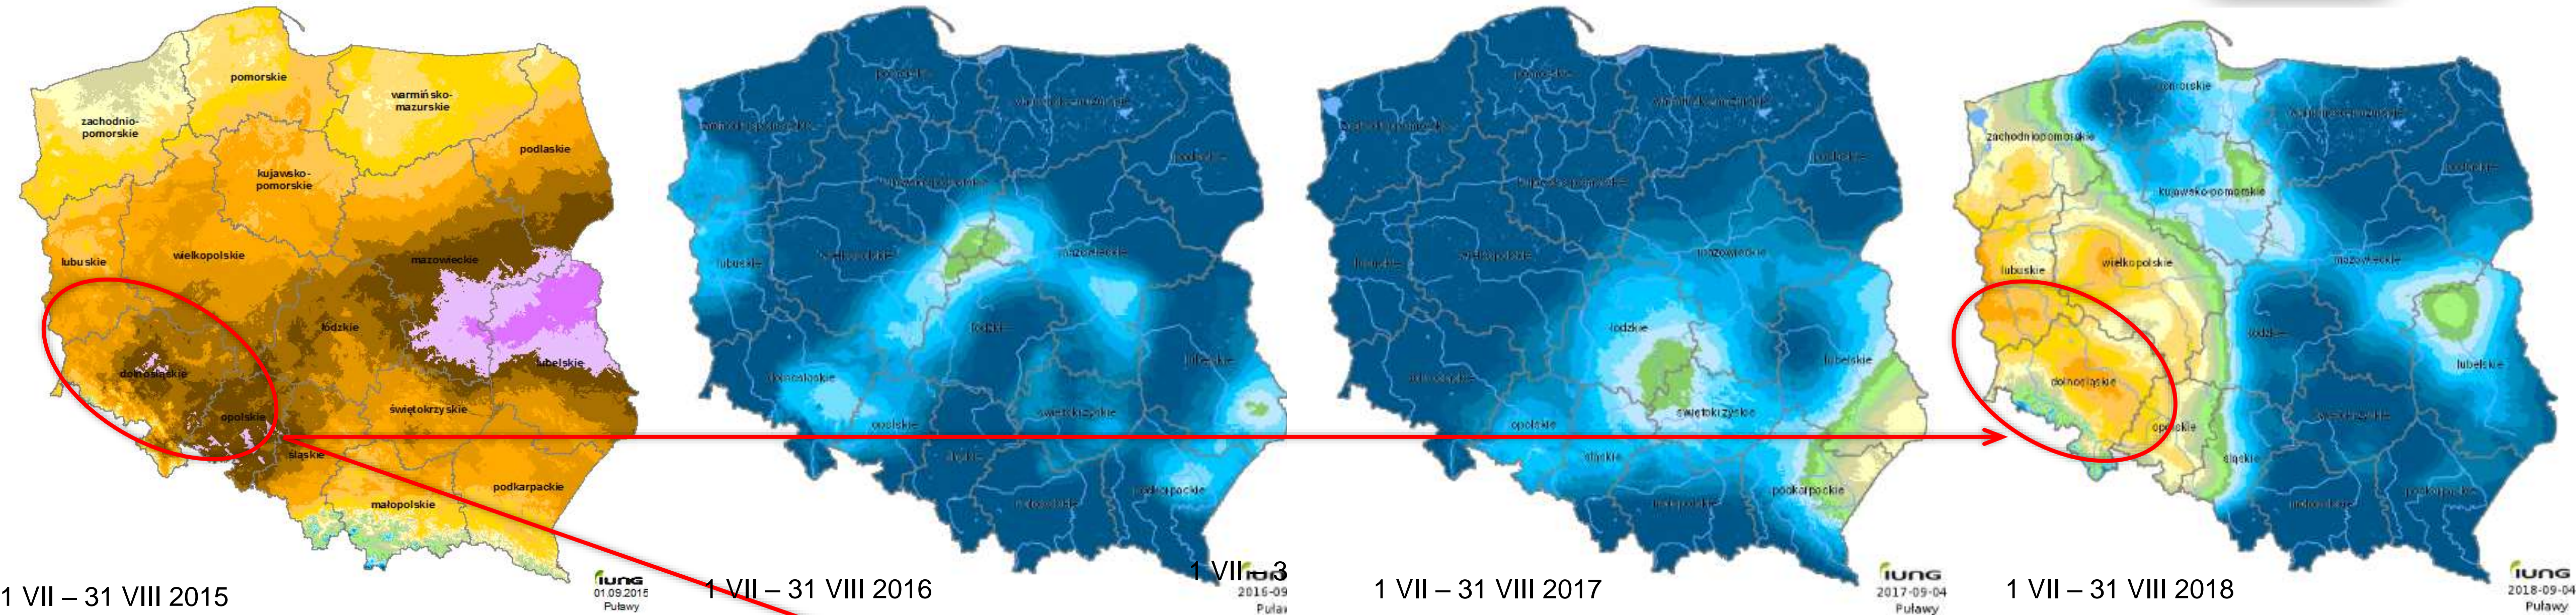

Current situation of the spruce bark beetle
Ips typographus (L.) outbreak in Poland
with special regard to montane stand
in the Carpathians and Sudety

Wojciech Grodzki

Department of Mountain Forests

Forest Research Institute

Poland 2021

Abiotic damage (wind, snow)

No catastrophic damage during last years

Sudety – since 2006/2007

Carpathians – since 2013/2014

Fungal root diseases – *Armillaria* spp., *Heterobasidion* spp.

RDLP	water	wind	snow	<i>Armillaria</i>	<i>Heterob.</i>
2006:					
Wrocław	4884	3352	6121	20407	19103
Katowice	741	56	130	25862	705
Kraków	136	218	79	3040	663
Krosno	54	361	58	1908	980
2020					
Wrocław	15 913	7 964	5 050	15 450	37 933
Katowice	174	84	475	23 973	391
Kraków	45	351	106	371	363
Krosno	3	5	0	268	324

No catastrophic damage during last years

Factors affecting BB populations

KBW [mm]

-259 - -250
-249 - -240
-239 - -230
-229 - -220
-219 - -210
-209 - -200
-199 - -190
-189 - -180
-179 - -170
-169 - -160
-159 - -150
-149 - -140
-139 - -130
-129 - -120
-119 - -110
-109 - -100
-99 - -90
-89 - -80
-79 - -70
-69 - -60
-59 - -50
> -50