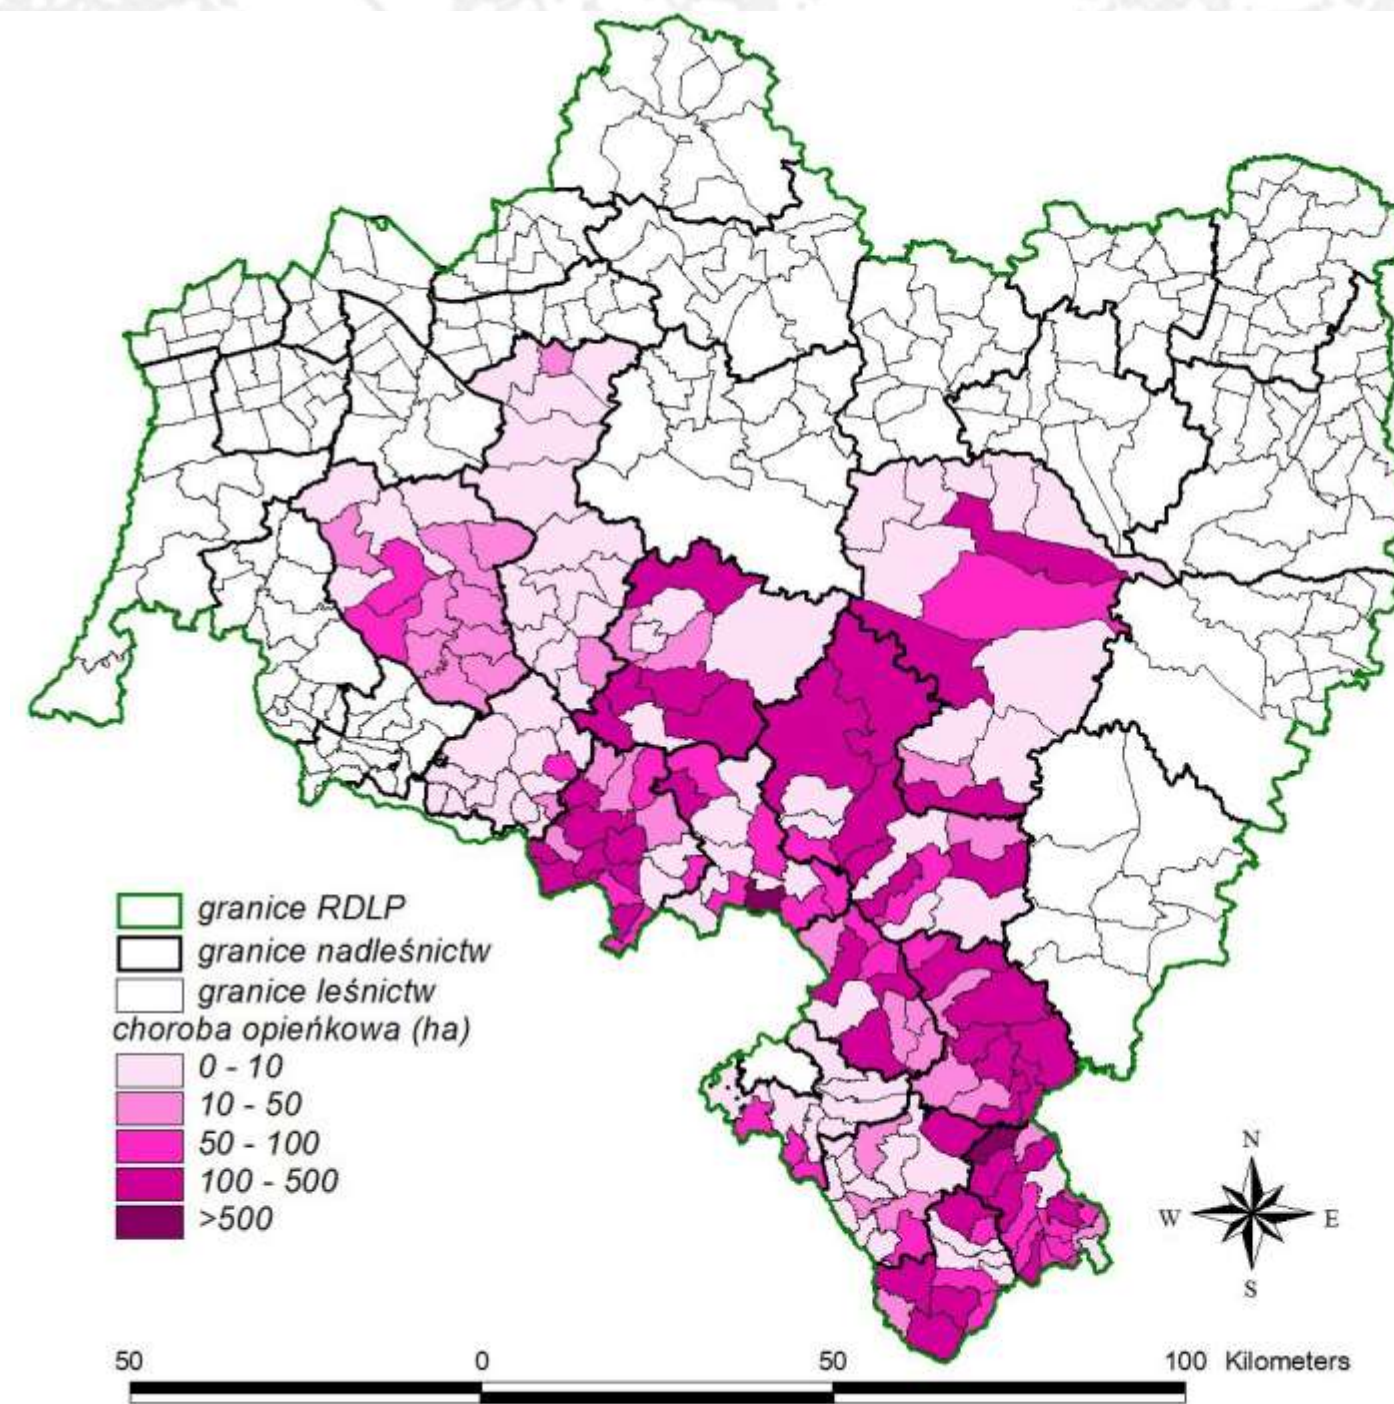

Poland 2021

Abiotic damage (wind, snow)

No catastrophic damage during last years

Sudety – since 2006/2007

Carpathians – since 2013/2014

Fungal root diseases – *Armillaria* spp., *Heterobasidion* spp.

RDLP	water	wind	snow	<i>Armillaria</i>	<i>Heterob.</i>
2006:					
Wrocław	4884	3352	6121	20407	19103
Katowice	741	56	130	25862	705
Kraków	136	218	79	3040	663
Krosno	54	361	58	1908	980
2020					
Wrocław	15 913	7 964	5 050	15 450	37 933
Katowice	174	84	475	23 973	391
Kraków	45	351	106	371	363
Krosno	3	5	0	268	324

No catastrophic damage during last years

Factors affecting BB populations

KBW [mm]

-259 - -250
-249 - -240
-239 - -230
-229 - -220
-219 - -210
-209 - -200
-199 - -190
-189 - -180
-179 - -170
-169 - -160
-159 - -150
-149 - -140
-139 - -130
-129 - -120
-119 - -110
-109 - -100
-99 - -90
-89 - -80
-79 - -70
-69 - -60
-59 - -50
> -50

KBW
Klimatyczny Bilans Wodny
Climatic Water Balance

Water deficiency

Synergy

Low ground water level 2018

Armillaria root rot 2018

Heterobasidion spp. 2018

Source: Grodzki W., Góral J., Mazur A., Nowik K., Rogowski G., Skąlecka K. 2019. Dynamika zamierania drzewostanów na terenie Regionalnej Dyrekcji Lasów Państwowych we Wrocławiu. Konferencja „Aktualne problemy ochrony lasu”, Ameliówka, X 2019

Similar situation in the western Carpathians, lower water deficiency in the mountains

Processed infested trees

Processed infested trees

Area of spruce stands over 20 years

Area of spruce stands over 40 years