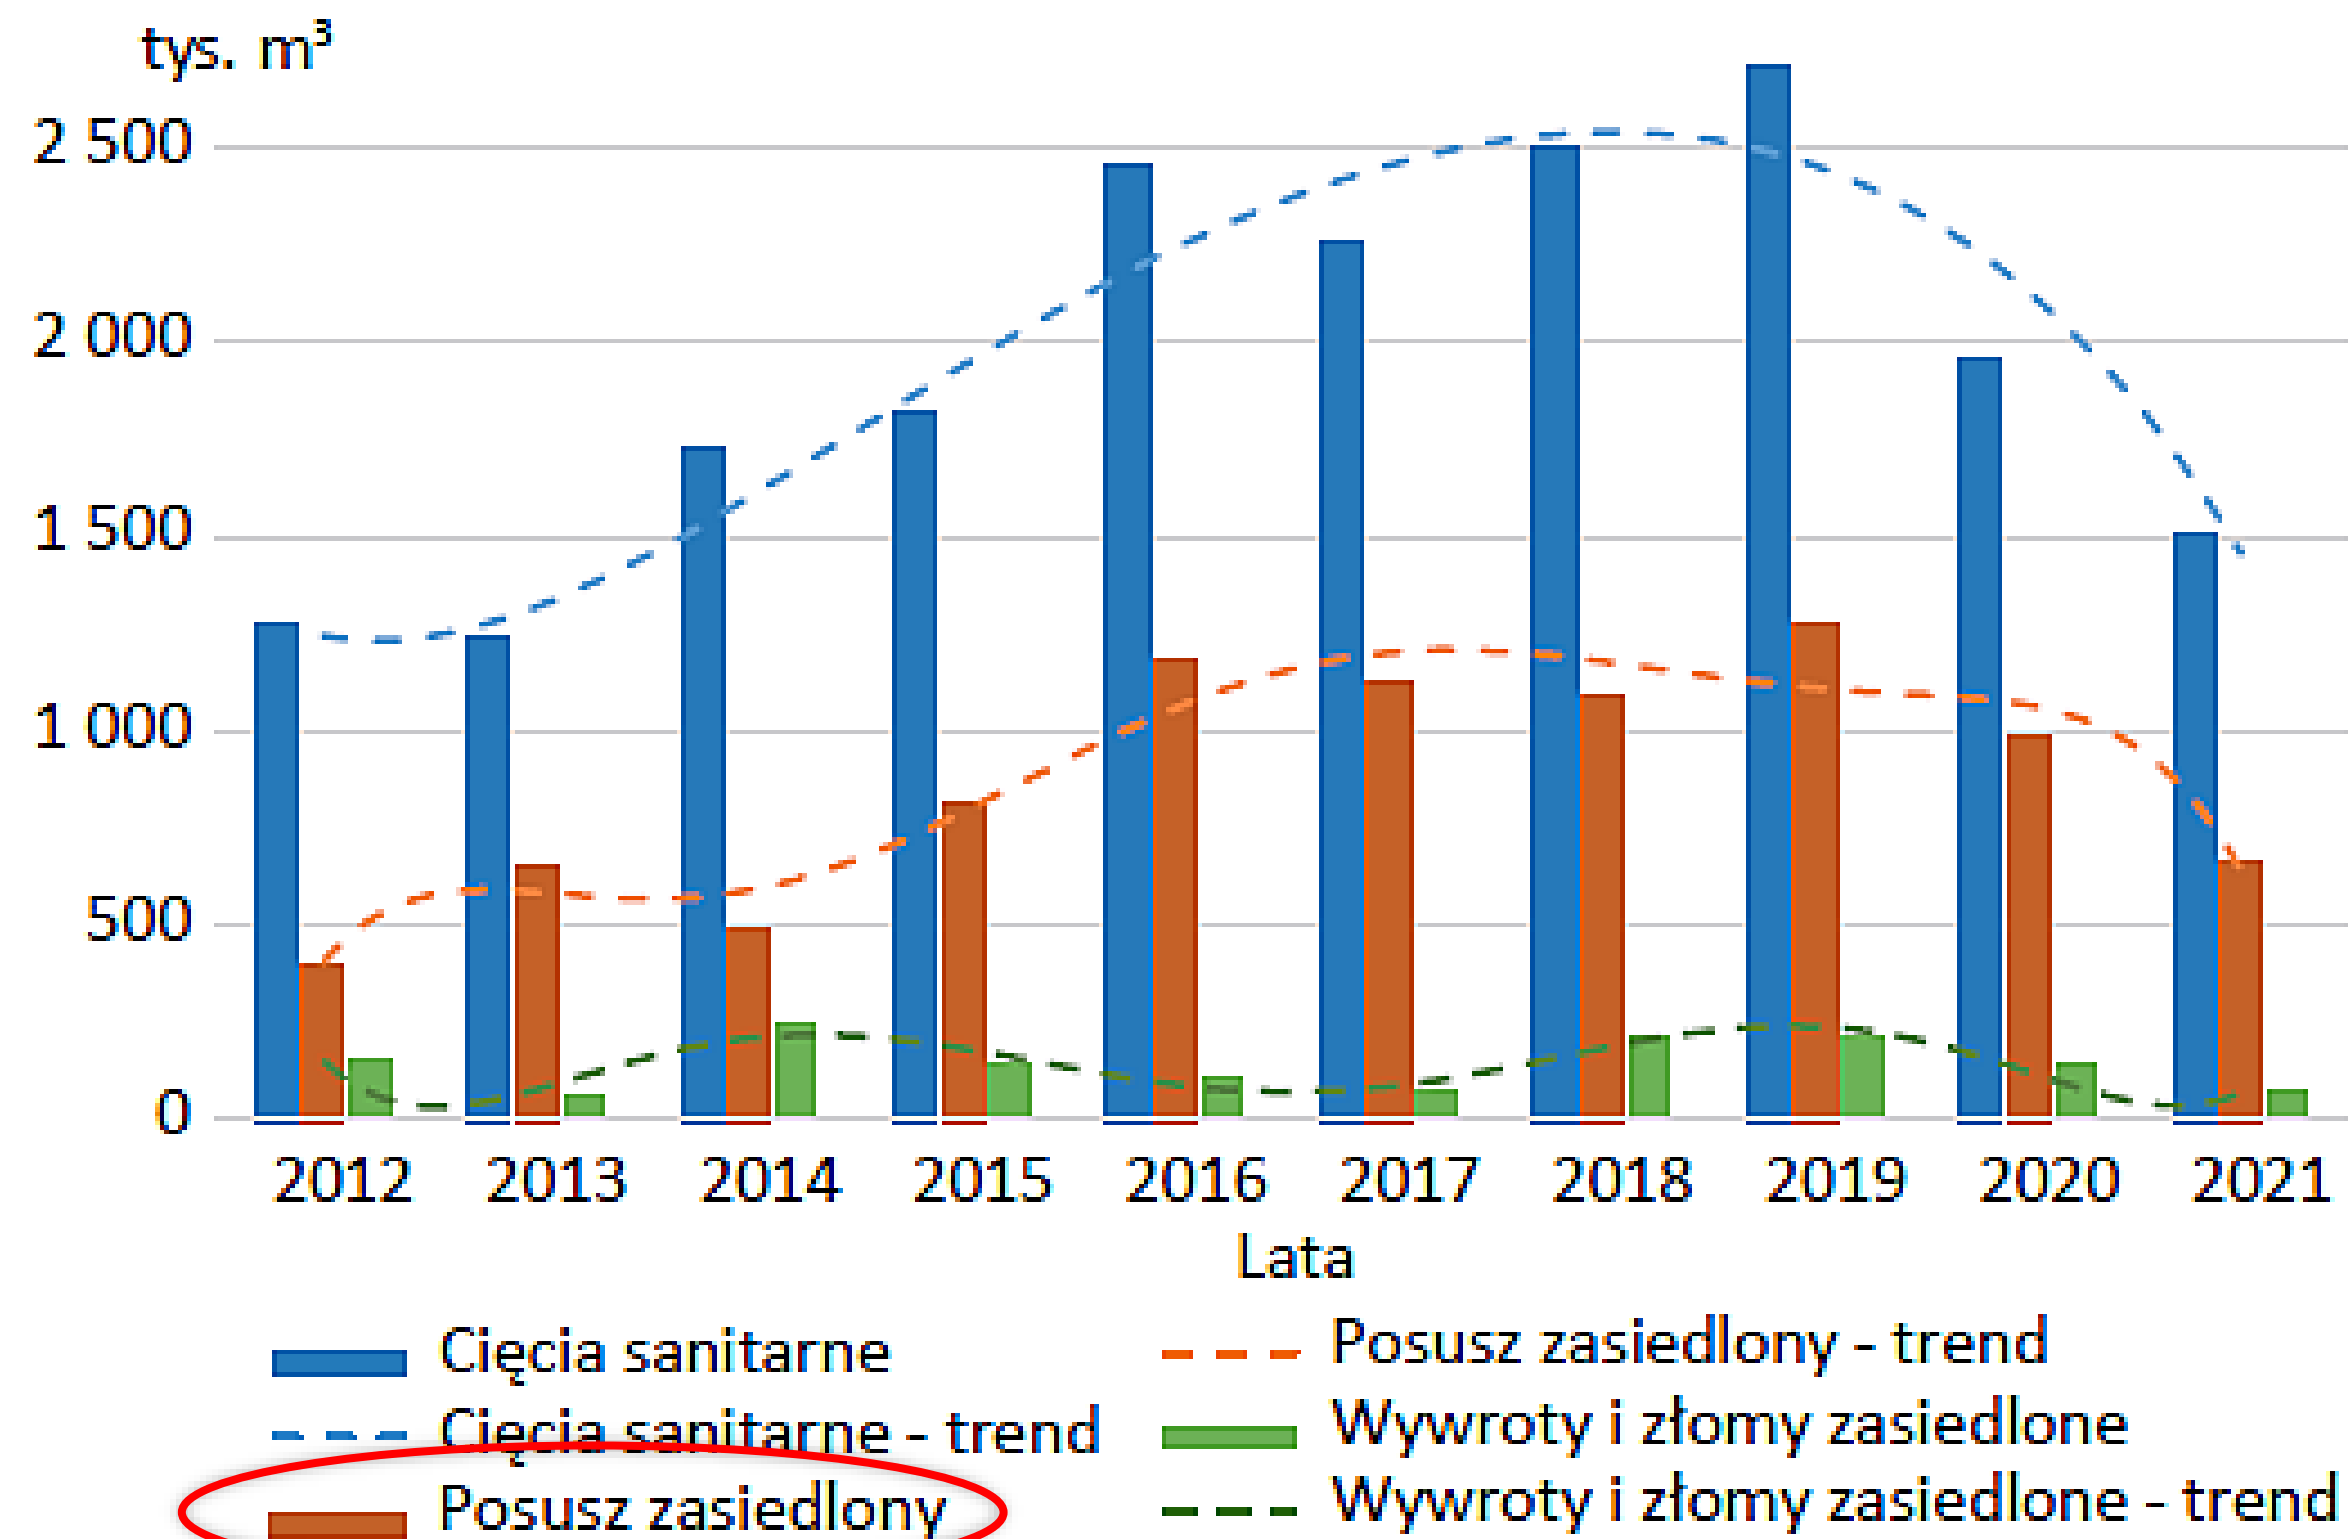

Current situation of the spruce bark beetle
Ips typographus (L.) outbreak in Poland
with special regard to montane stand
in the Carpathians and Sudety

Wojciech Grodzki

Department of Mountain Forests

Forest Research Institute

Poland 2021

Abiotic damage (wind, snow)

No catastrophic damage during last years

Sudety – since 2006/2007

Carpathians – since 2013/2014

Fungal root diseases – *Armillaria* spp., *Heterobasidion* spp.

RDLP	water	wind	snow	<i>Armillaria</i>	<i>Heterob.</i>
2006:					
Wrocław	4884	3352	6121	20407	19103
Katowice	741	56	130	25862	705
Kraków	136	218	79	3040	663
Krosno	54	361	58	1908	980
2020					
Wrocław	15 913	7 964	5 050	15 450	37 933
Katowice	174	84	475	23 973	391
Kraków	45	351	106	371	363
Krosno	3	5	0	268	324