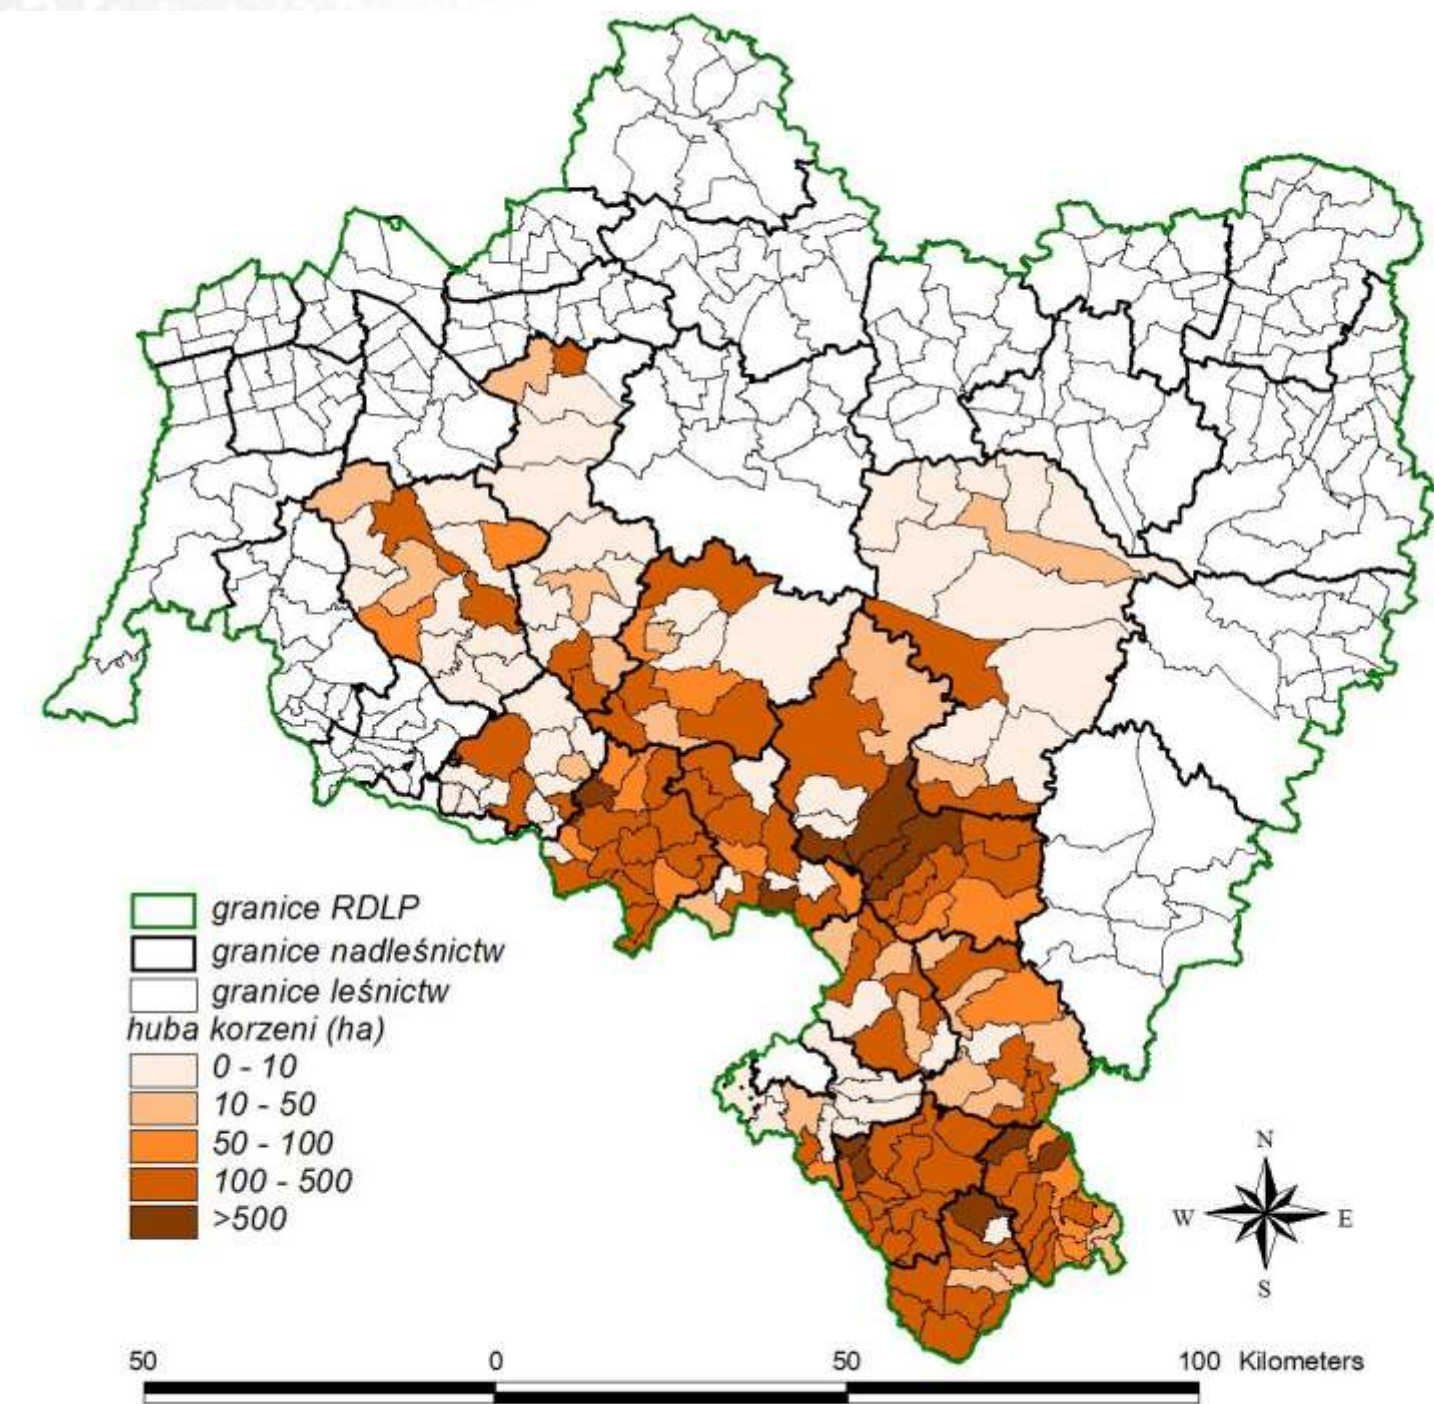

Current situation of the spruce bark beetle
Ips typographus (L.) outbreak in Poland
with special regard to montane stand
in the Carpathians and Sudety

Wojciech Grodzki

Department of Mountain Forests

Forest Research Institute

No catastrophic damage during last years

Factors affecting BB populations

KBW [mm]

-259 - -250
-249 - -240
-239 - -230
-229 - -220
-219 - -210
-209 - -200
-199 - -190
-189 - -180
-179 - -170
-169 - -160
-159 - -150
-149 - -140
-139 - -130
-129 - -120
-119 - -110
-109 - -100
-99 - -90
-89 - -80
-79 - -70
-69 - -60
-59 - -50
> -50

KBW
Klimatyczny Bilans Wodny
Climatic Water Balance

Water deficiency

Synergy

Low ground water level 2018

Armillaria root rot 2018

Heterobasidion spp. 2018

Source: Grodzki W., Góral J., Mazur A., Nowik K., Rogowski G., Skąlecka K. 2019. Dynamika zamierania drzewostanów na terenie Regionalnej Dyrekcji Lasów Państwowych we Wrocławiu. Konferencja „Aktualne problemy ochrony lasu”, Ameliówka, X 2019

Similar situation in the western Carpathians, lower water deficiency in the mountains

Processed infested trees

Processed infested trees

Area of spruce stands over 20 years

Area of spruce stands over 40 years