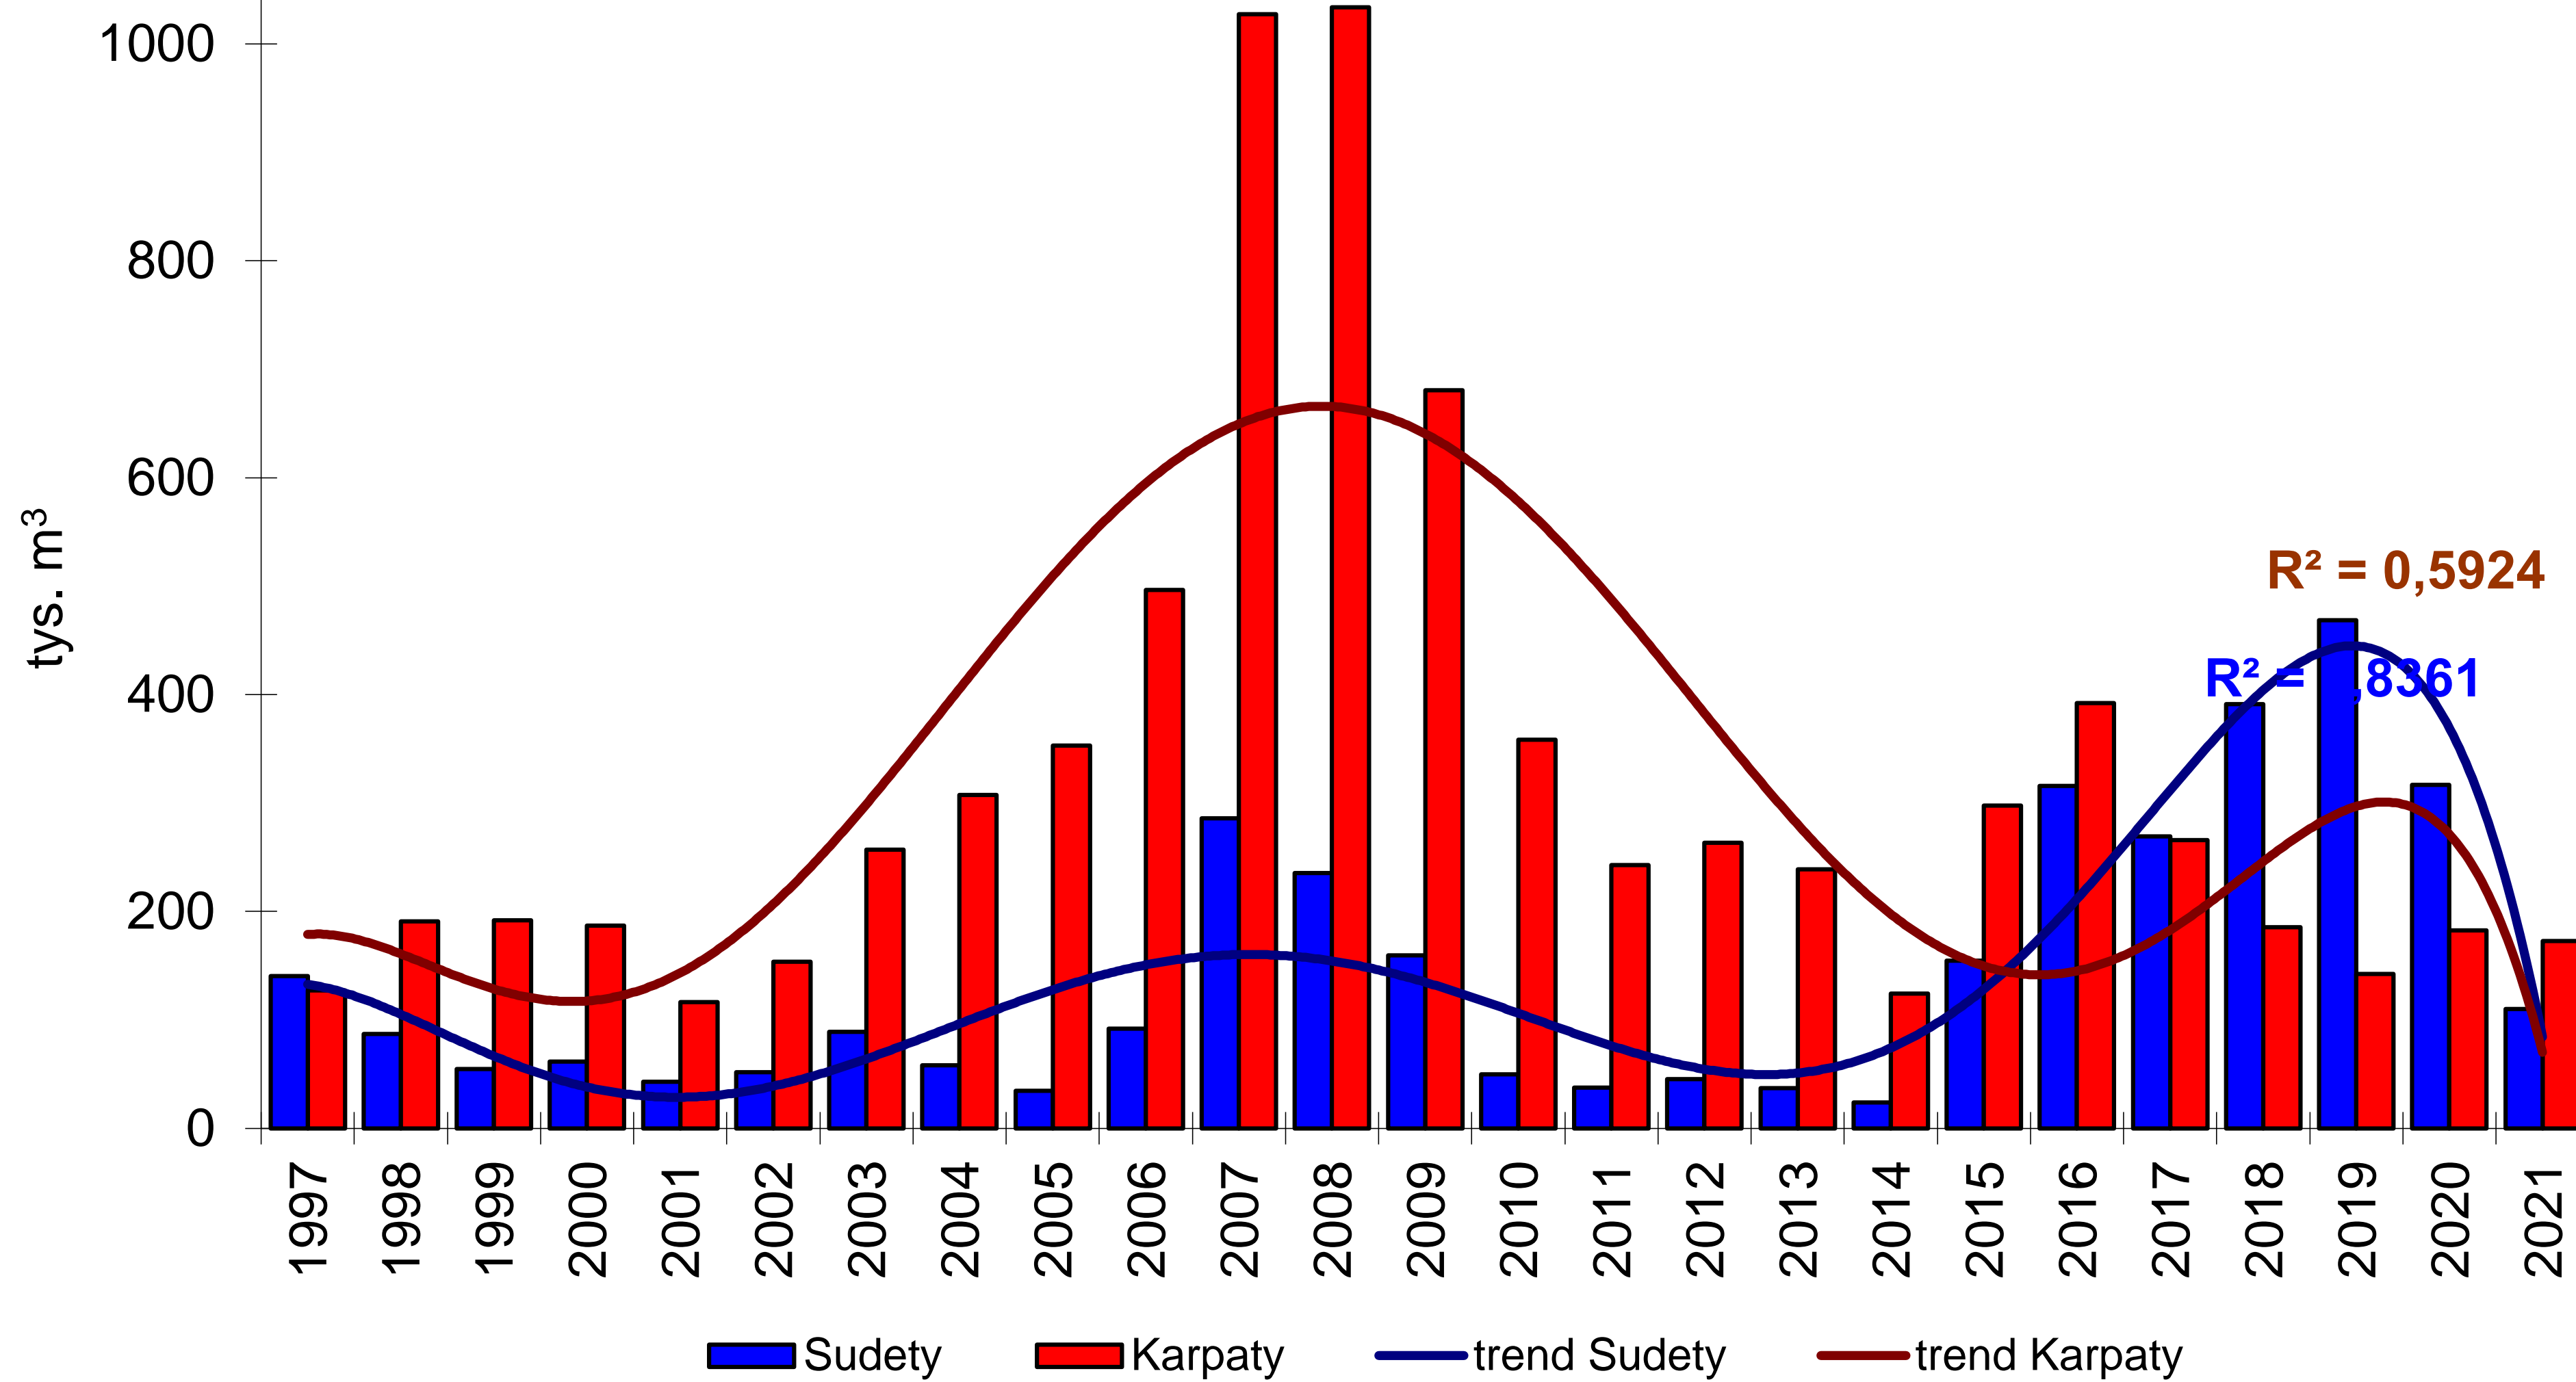

Current situation of the spruce bark beetle
Ips typographus (L.) outbreak in Poland
with special regard to montane stand
in the Carpathians and Sudety

Wojciech Grodzki

Department of Mountain Forests

Forest Research Institute

No catastrophic damage during last years

Factors affecting BB populations

KBW [mm]

-259 - -250
-249 - -240
-239 - -230
-229 - -220
-219 - -210
-209 - -200
-199 - -190
-189 - -180
-179 - -170
-169 - -160
-159 - -150
-149 - -140
-139 - -130
-129 - -120
-119 - -110
-109 - -100
-99 - -90
-89 - -80
-79 - -70
-69 - -60
-59 - -50
> -50

KBW
Klimatyczny Bilans Wodny
Climatic Water Balance

Water deficiency

Synergy

Low ground water level 2018

Armillaria root rot 2018

Heterobasidion spp. 2018

Source: Grodzki W., Góral J., Mazur A., Nowik K., Rogowski G., Skąlecka K. 2019. Dynamika zamierania drzewostanów na terenie Regionalnej Dyrekcji Lasów Państwowych we Wrocławiu. Konferencja „Aktualne problemy ochrony lasu”, Ameliówka, X 2019

Similar situation in the western Carpathians, lower water deficiency in the mountains

Processed infested trees

Processed infested trees

Area of spruce stands over 20 years

Area of spruce stands over 40 years