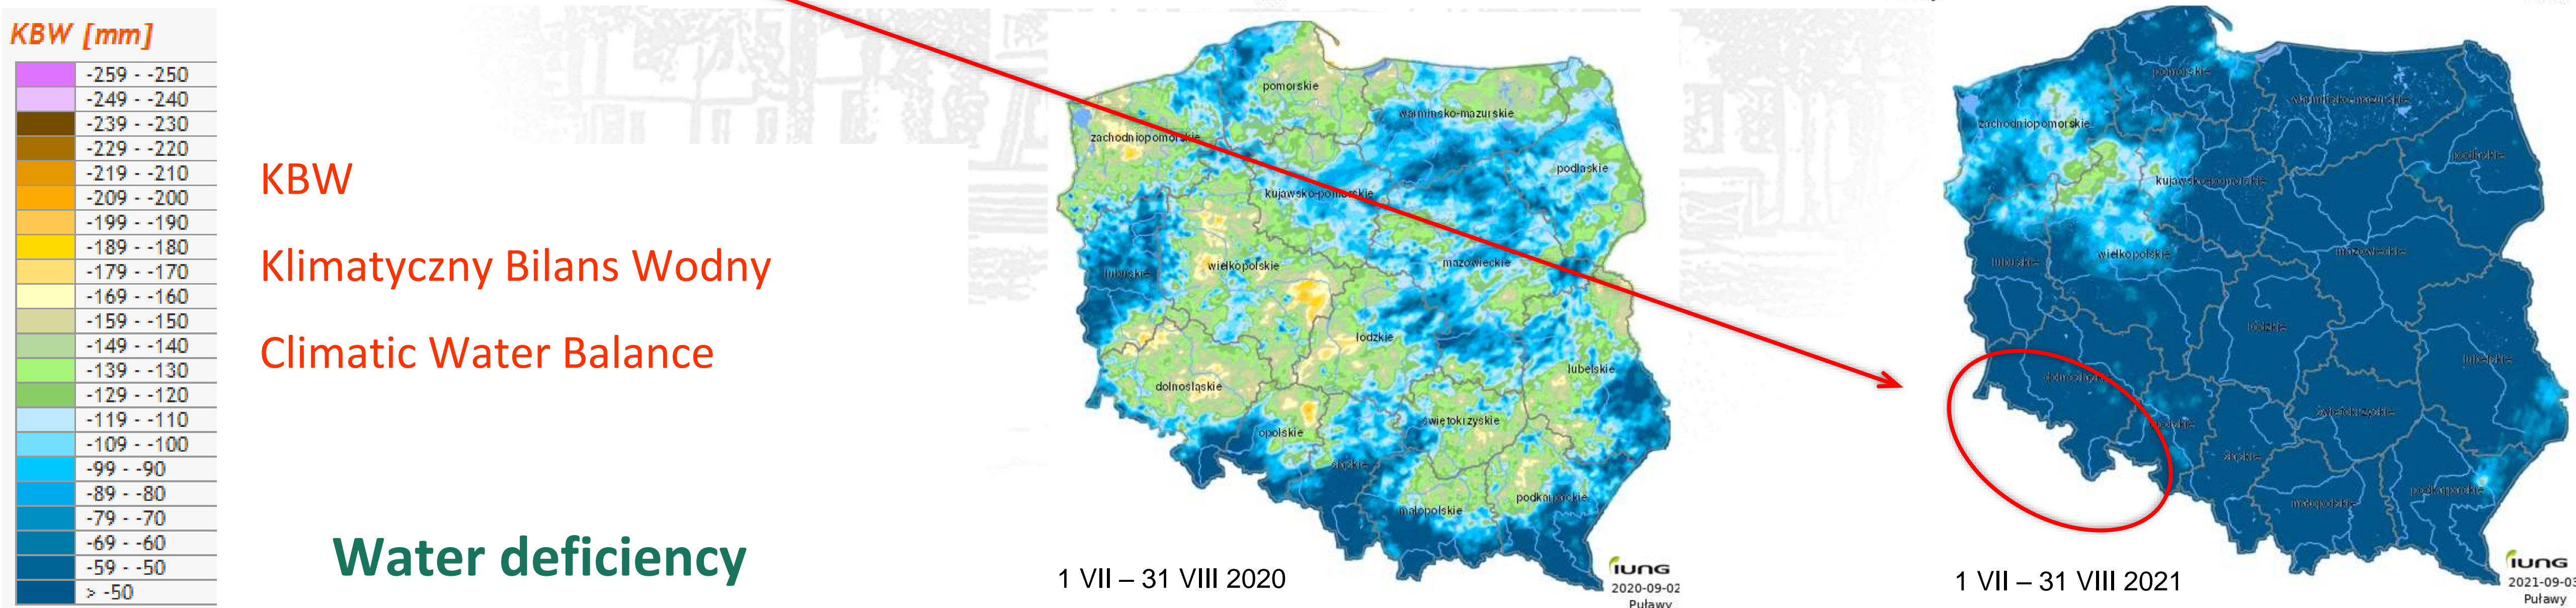

Factors affecting BB populations

KBW [mm]

-259 - -250
-249 - -240
-239 - -230
-229 - -220
-219 - -210
-209 - -200
-199 - -190
-189 - -180
-179 - -170
-169 - -160
-159 - -150
-149 - -140
-139 - -130
-129 - -120
-119 - -110
-109 - -100
-99 - -90
-89 - -80
-79 - -70
-69 - -60
-59 - -50
> -50

KBW
Klimatyczny Bilans Wodny
Climatic Water Balance

Water deficiency