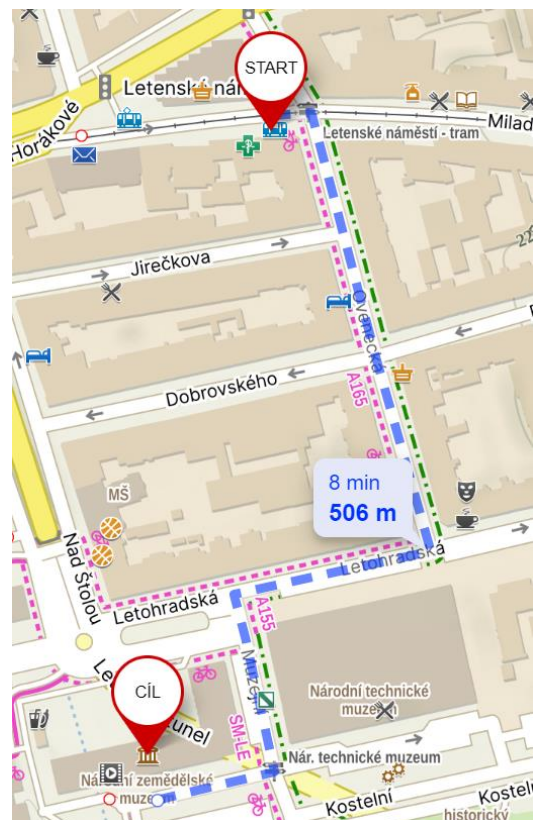

Adress:

Kostelní 44, 170 00 Prague 7

Coordinates:

50.0972281N, 14.4249186E

Google maps:

<https://maps.a>

[pp.goo.gl/k7vUgkAWhokQvNU88](https://maps.a)

How will you get there

From metro station **HRADČANSKÁ** (line **A**)
take a tram No **1, 8, 25** or **30** to station
Letenské náměstí (2nd stop), than go for 8
minutes to the museum

or

From metro station **VLTAVSKÁ** (line **C**) take
a tram No **1, 12,** or **25** to station **Letenské
náměstí** (3rd stop), than go for 8 minutes to
the museum

or

From the **Grand Hotel International** take a
tram no **8** to station **Letenské náměstí** (6th
stop), than go for 8 minutes to the
museum

What you have to know

- a registration to conference is possible during the welcome drink;
- there is a roof terrace with beautiful view to Prague which will be opened for us;
- unfortunately it is prohibited to bring glasses to the terrace, so you have to distinguish (and alternate): drinks inside, view outside;
- we hope for a nice weather and look forward to meet you!